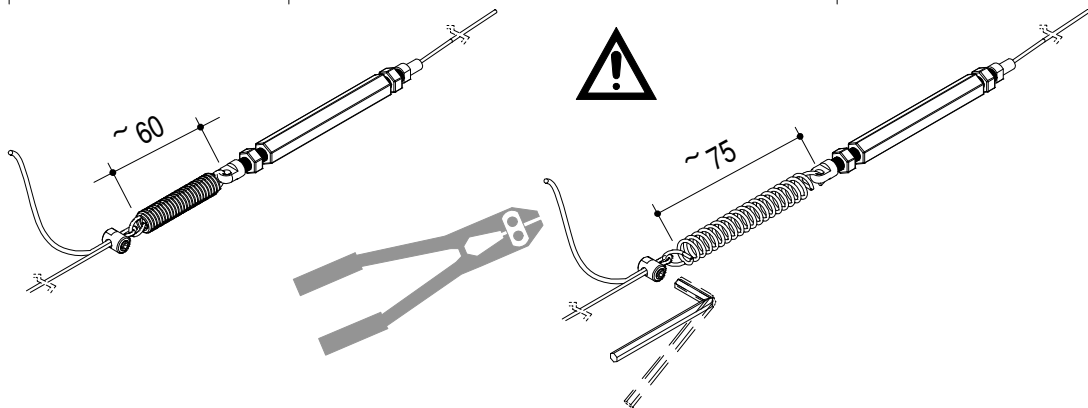

Tools

Overall view

INDEX

Cable installation	3-4
Setup easystop	5-6
Setup door leaf	7
Activator and cable support installation	8-10

1.1

1.2

Subject to misprints, errors and technical modifications.
All dimensions are in mm

2.1

2.2

Subject to misprints, errors and technical modifications.
All dimensions are in mm

3.1

4.1

Subject to misprints, errors and technical modifications.
All dimensions are in mm

4.2

4.3