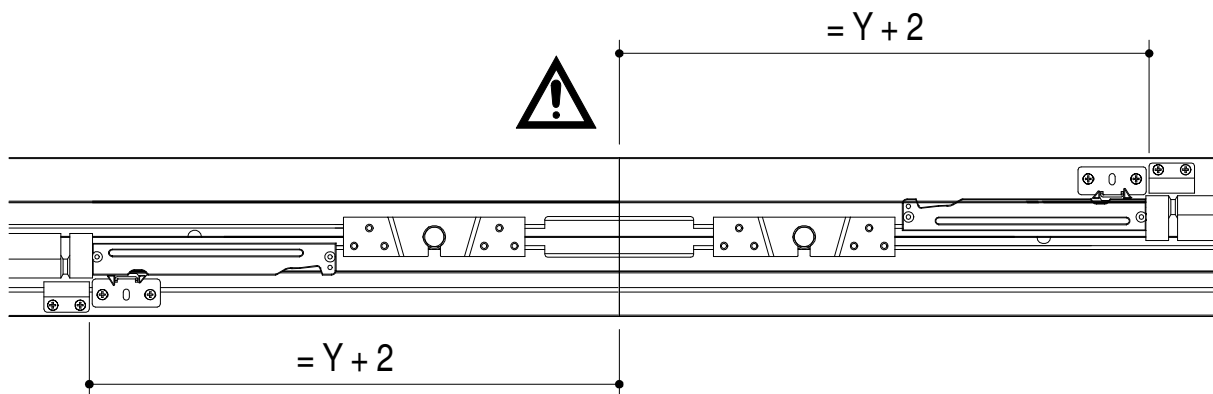

Tools

Overall view

INDEX

Cable installation	3-4
Setup easystop	5-6
Setup door leaf	7
Activator and cable support installation	8-10

1.1

1.2

Subject to misprints, errors and technical modifications.
All dimensions are in mm

2.1

2.2

Subject to misprints, errors and technical modifications.
All dimensions are in mm

3.1

4.1

Subject to misprints, errors and technical modifications.
All dimensions are in mm

4.2

4.3