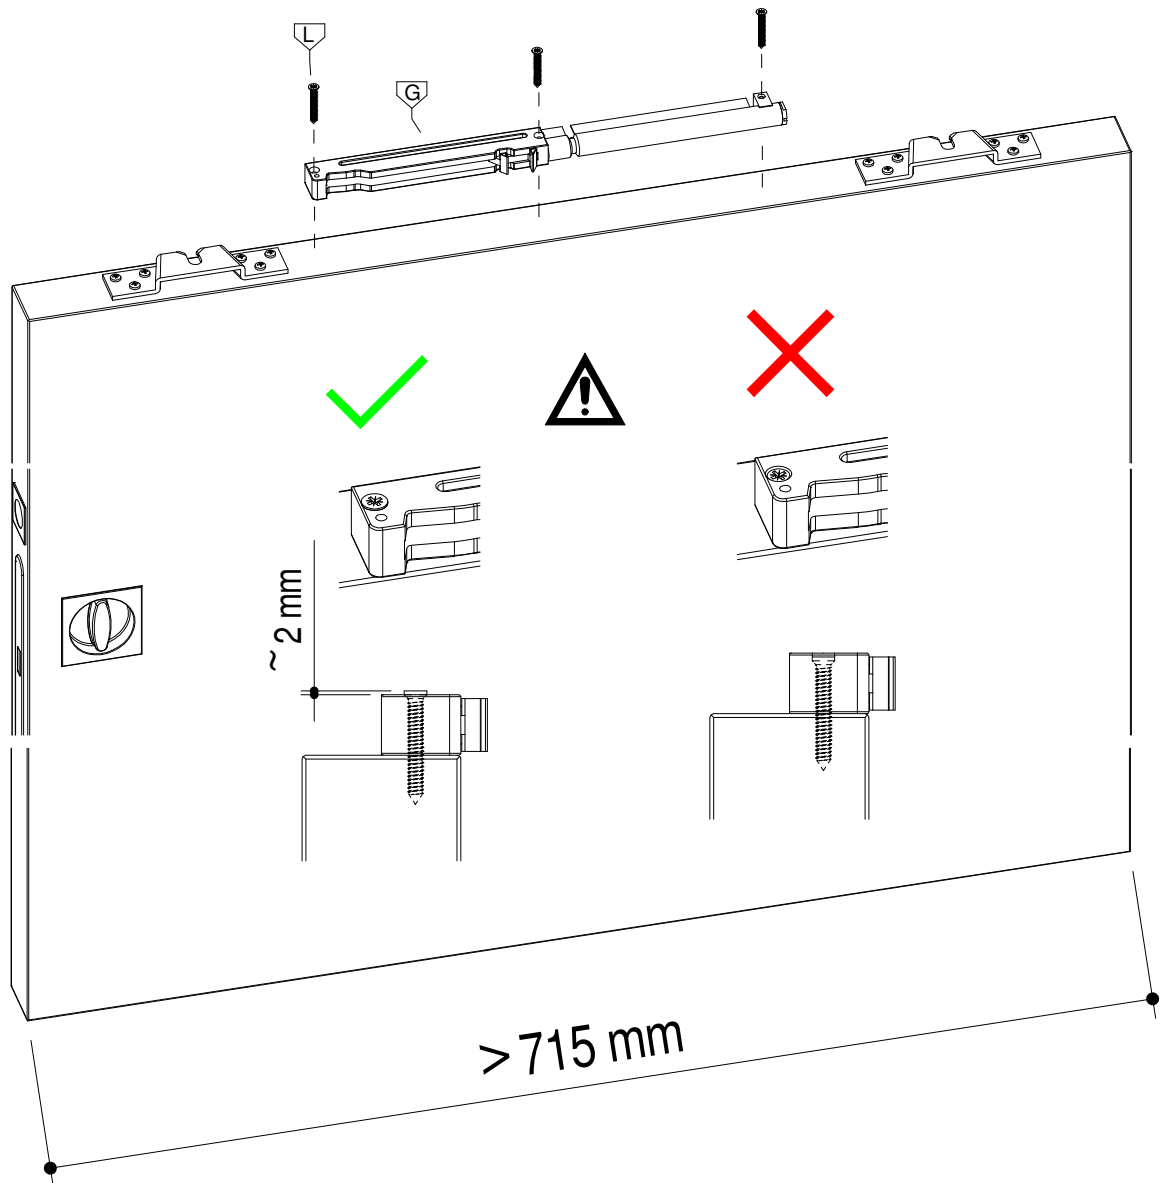

Tools

Overall view

INDEX

Cable installation	3-4
Setup easystop	5-6
Setup door leaf	7
Activator and cable support installation	8-10

1.1

1.2

Subject to misprints, errors and technical modifications.
All dimensions are in mm

2.1

2.2

Subject to misprints, errors and technical modifications.
All dimensions are in mm

3.1

4.1

Subject to misprints, errors and technical modifications.
All dimensions are in mm

4.2

4.3