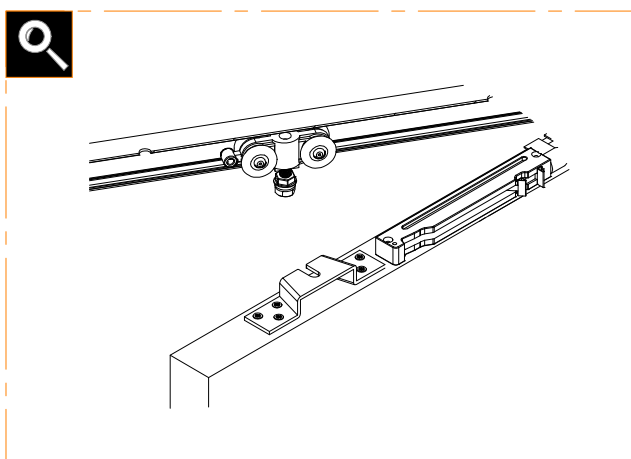

Tools

Overall view

INDEX

Cable installation	3-4
Setup easystop	5-6
Setup door leaf	7
Activator and cable support installation	8-10

1.1

1.2

Subject to misprints, errors and technical modifications.
All dimensions are in mm

2.1

2.2

Subject to misprints, errors and technical modifications.
All dimensions are in mm

3.1

4.1

Subject to misprints, errors and technical modifications.
All dimensions are in mm

4.2

4.3