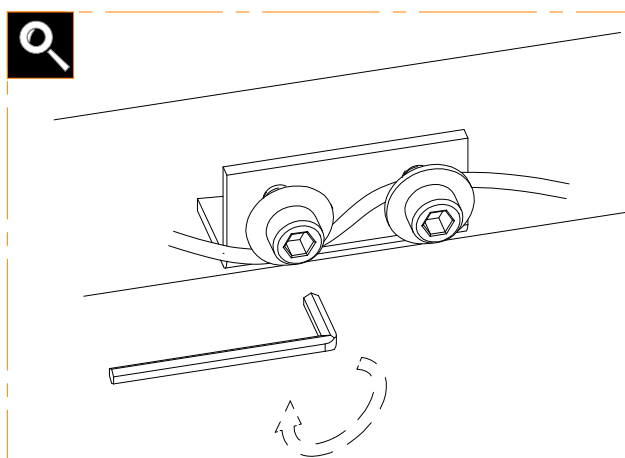

Tools

Overall view

INDEX

Cable installation	3-4
Setup easystop	5-6
Setup door leaf	7
Activator and cable support installation	8-10

1.1

1.2

Subject to misprints, errors and technical modifications.
All dimensions are in mm

2.1

2.2

Subject to misprints, errors and technical modifications.
All dimensions are in mm

3.1

4.1

Subject to misprints, errors and technical modifications.
All dimensions are in mm

4.2

4.3