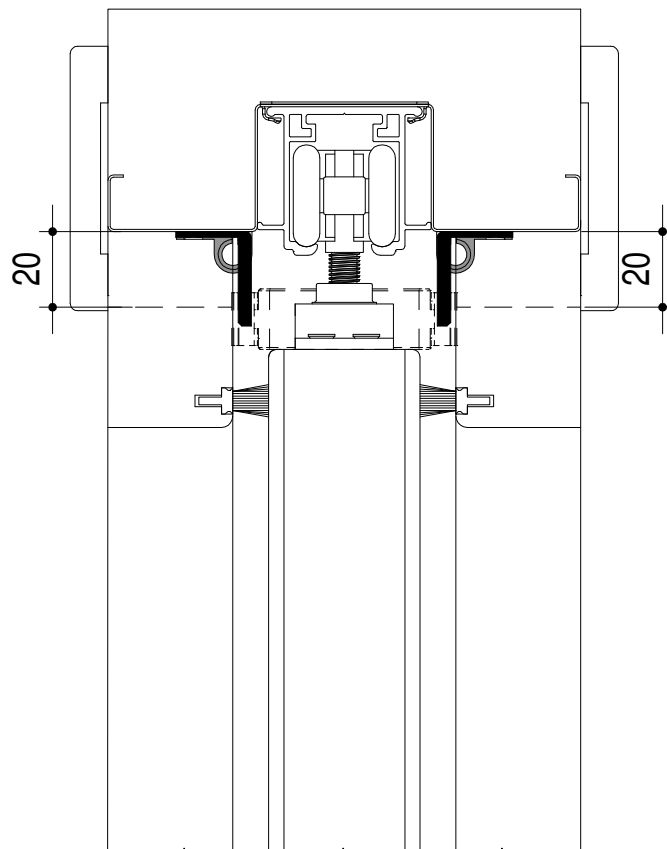

Tools

Overall view

INDEX

Cable installation	3-4
Setup easystop	5-6
Setup door leaf	7
Activator and cable support installation	8-10

1.1

1.2

Subject to misprints, errors and technical modifications.
All dimensions are in mm

2.1

2.2

Subject to misprints, errors and technical modifications.
All dimensions are in mm

3.1

4.1

Subject to misprints, errors and technical modifications.
All dimensions are in mm

4.2

4.3