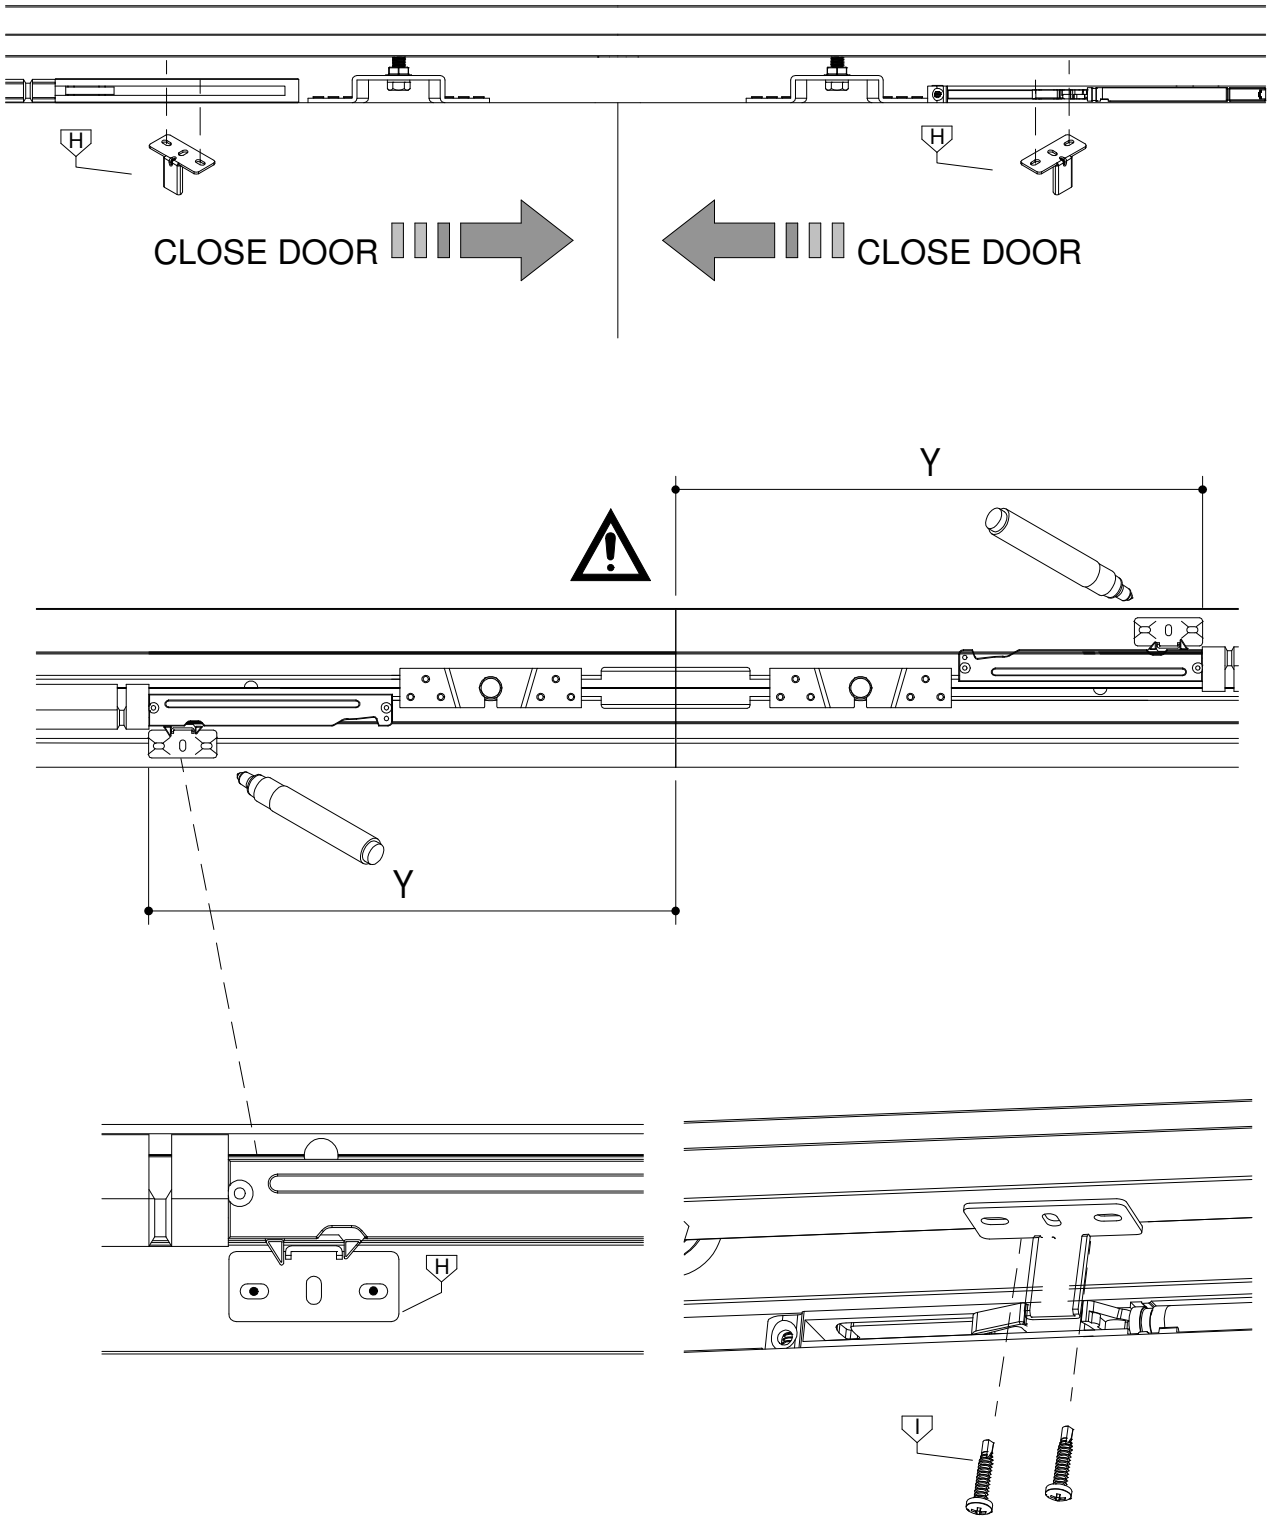

Tools

Overall view

INDEX

Cable installation	3-4
Setup easystop	5-6
Setup door leaf	7
Activator and cable support installation	8-10

1.1

1.2

Subject to misprints, errors and technical modifications.
All dimensions are in mm

2.1

2.2

Subject to misprints, errors and technical modifications.
All dimensions are in mm

3.1

4.1

Subject to misprints, errors and technical modifications.
All dimensions are in mm

4.2

4.3