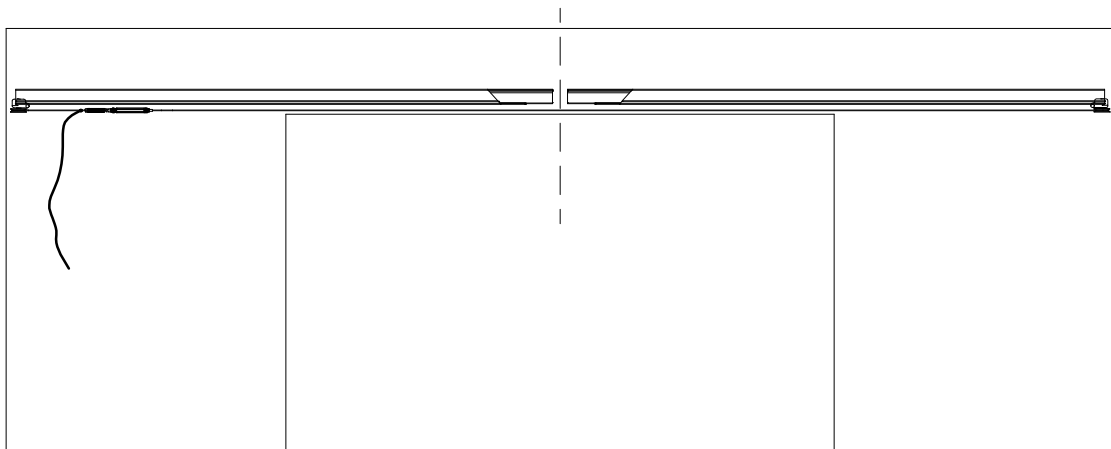

Tools

Overall view

INDEX

Cable installation	3-4
Setup easystop	5-6
Setup door leaf	7
Activator and cable support installation	8-10

1.1

1.2

Subject to misprints, errors and technical modifications.
All dimensions are in mm

2.1

2.2

Subject to misprints, errors and technical modifications.
All dimensions are in mm

3.1

4.1

Subject to misprints, errors and technical modifications.
All dimensions are in mm

4.2

4.3