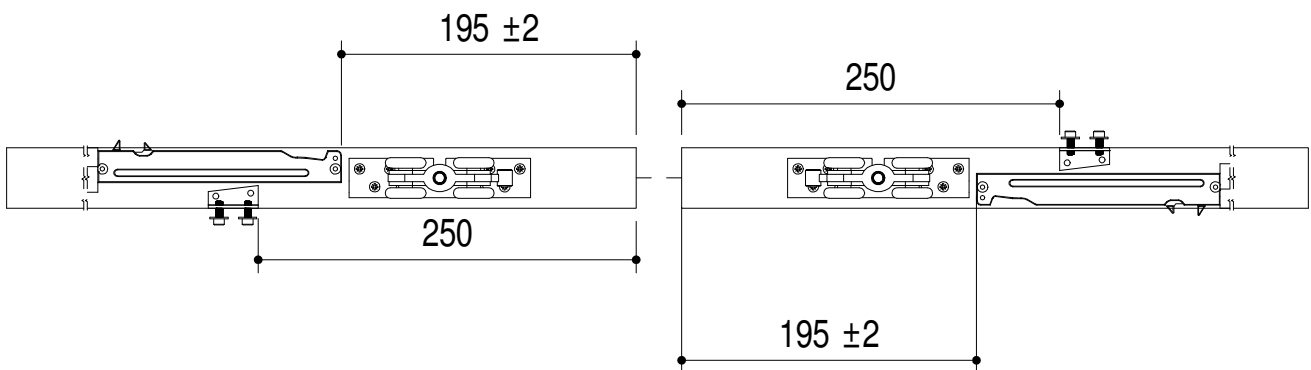

Tools

Overall view

INDEX

Cable installation	3-4
Setup easystop	5-6
Setup door leaf	7
Activator and cable support installation	8-10

1.1

1.2

Subject to misprints, errors and technical modifications.
All dimensions are in mm

2.1

2.2

Subject to misprints, errors and technical modifications.
All dimensions are in mm

3.1

4.1

Subject to misprints, errors and technical modifications.
All dimensions are in mm

4.2

4.3