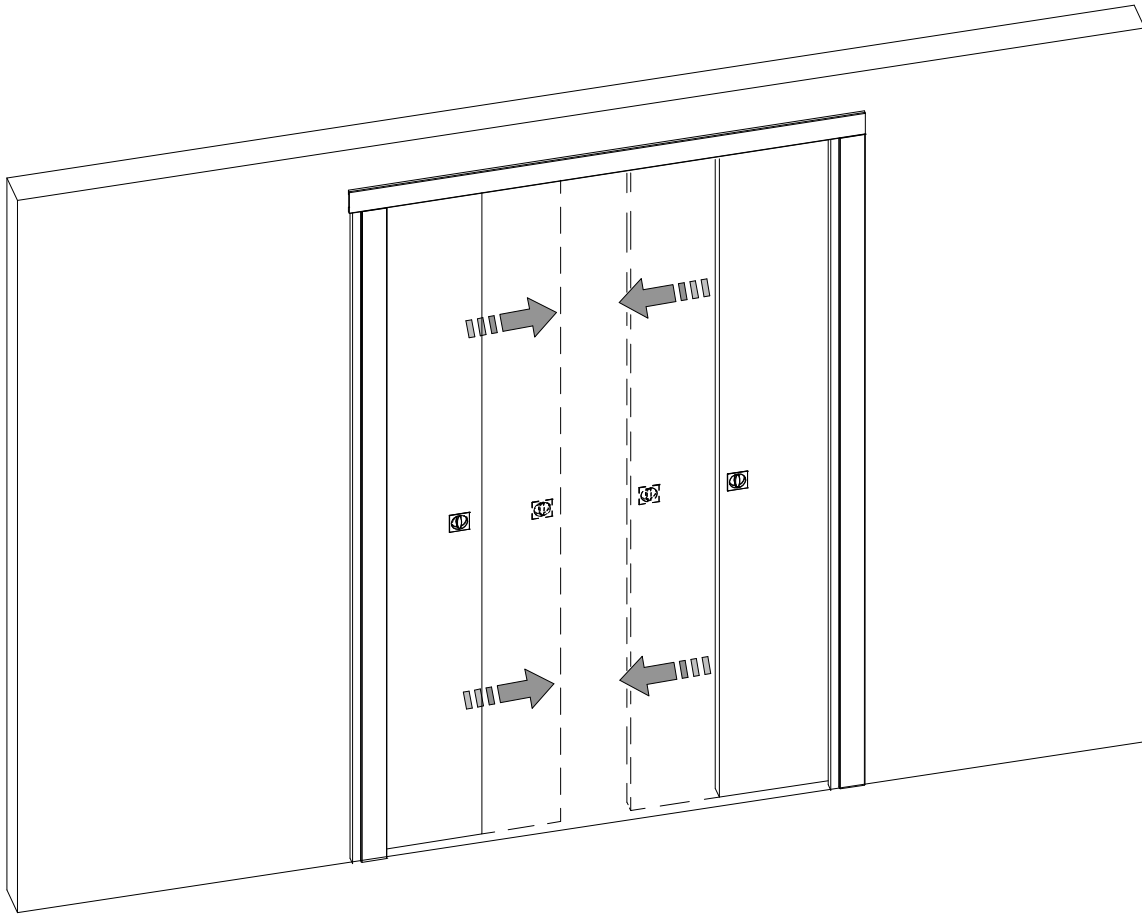

Ermetika[®]
INSIDE WALLS

SIMULTANEOUS OPENER WITH SOFT CLOSER

SETUP INSTRUCTION

CONTENTS

Standard equipment

***! NOT INCLUDED IN A STANDALONE SYSTEM.**

Important: if the Simultaneous Opening Kit isn't purchased along with the Double Pocket Doors from DirectDoors, an extra double soft closer set might be required, and it will come at an additional cost.

Tools

Overall view

INDEX

Cable installation	3-4
Setup easystop	5-6
Setup door leaf	7
Activator and cable support installation	8-10

1.1

1.2

Subject to misprints, errors and technical modifications.
All dimensions are in mm