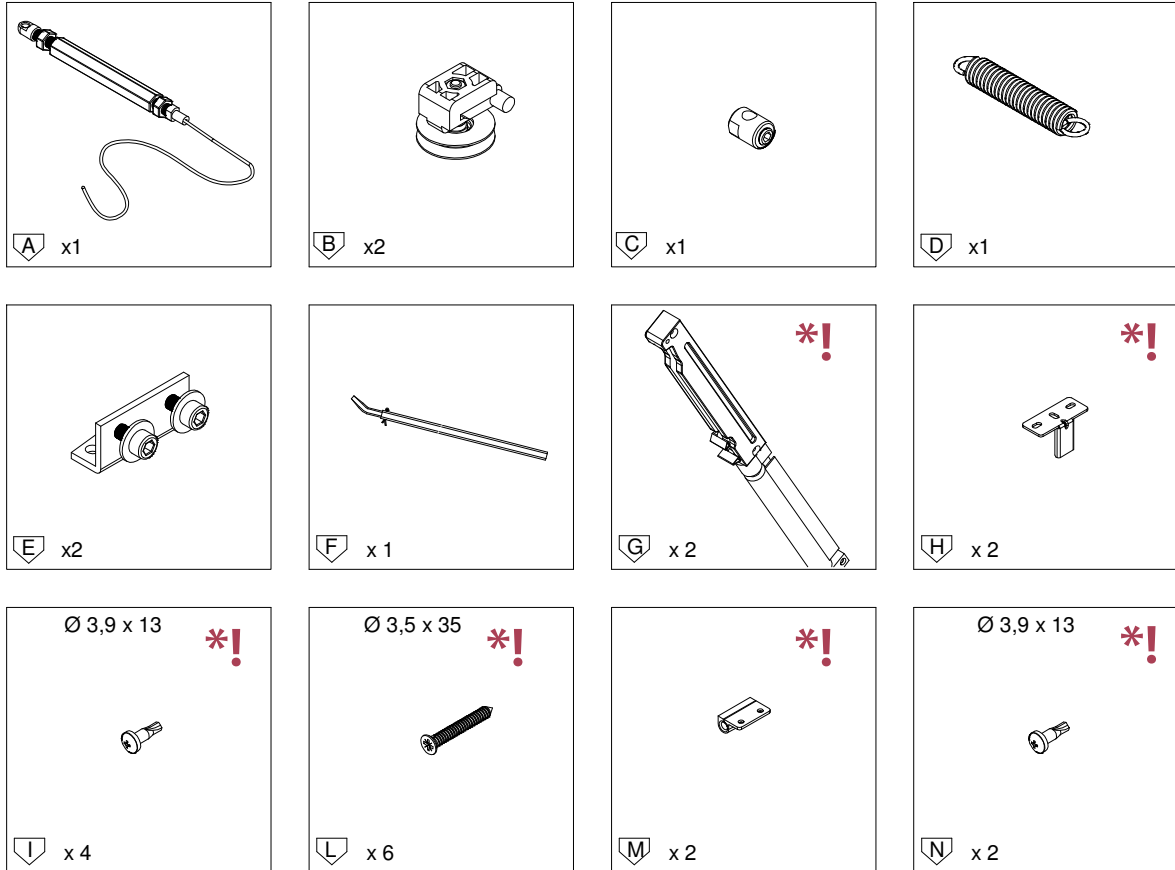

Ermetika[®]
INSIDE WALLS

SIMULTANEOUS OPENER WITH SOFT CLOSER

SETUP INSTRUCTION

CONTENTS

Standard equipment

***! NOT INCLUDED IN A STANDALONE SYSTEM.**

Important: if the Simultaneous Opening Kit isn't purchased along with the Double Pocket Doors from DirectDoors, an extra double soft closer set might be required, and it will come at an additional cost.

Tools

Overall view

INDEX

Cable installation	3-4
Setup easystop	5-6
Setup door leaf	7
Activator and cable support installation	8-10

1.1

1.2

Subject to misprints, errors and technical modifications.
All dimensions are in mm