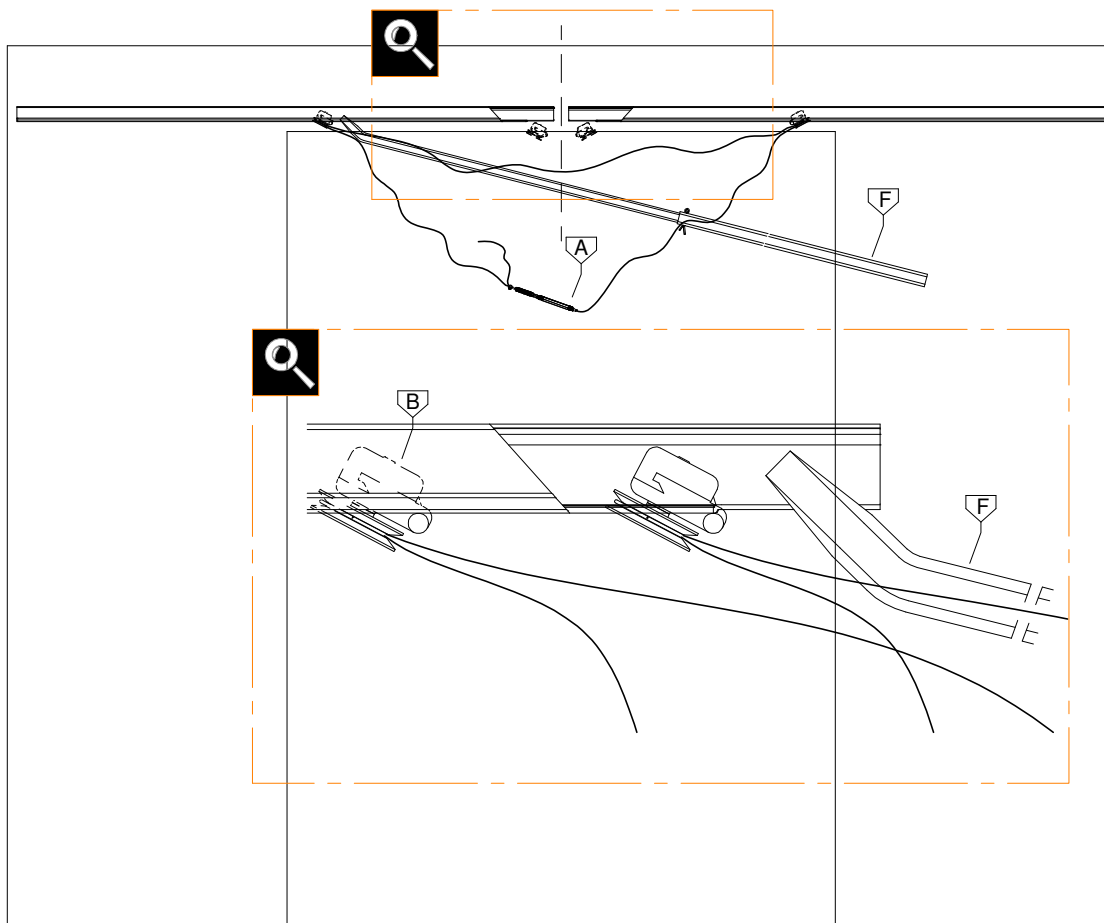

Tools

Overall view

INDEX

Cable installation	3-4
Setup easystop	5-6
Setup door leaf	7
Activator and cable support installation	8-10

1.1

1.2

Subject to misprints, errors and technical modifications.
All dimensions are in mm

2.1

2.2

Subject to misprints, errors and technical modifications.
All dimensions are in mm

3.1

4.1

Subject to misprints, errors and technical modifications.
All dimensions are in mm

4.2

4.3