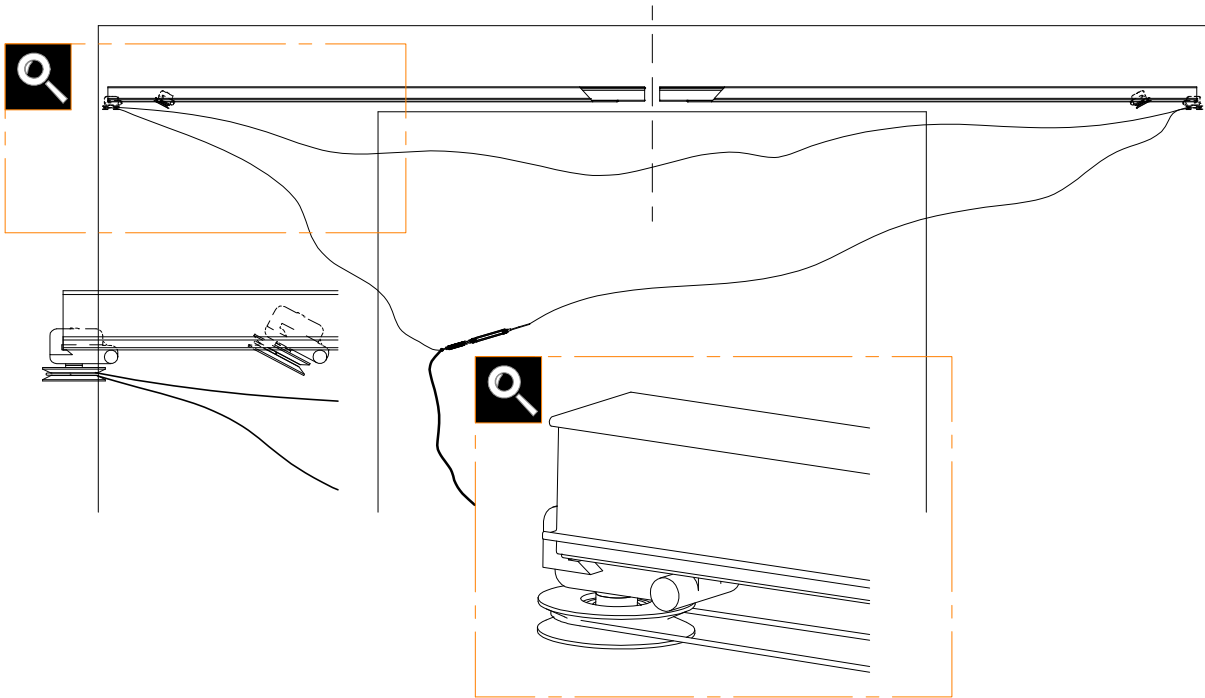

Tools

Overall view

INDEX

Cable installation	3-4
Setup easystop	5-6
Setup door leaf	7
Activator and cable support installation	8-10

1.1

1.2

Subject to misprints, errors and technical modifications.
All dimensions are in mm

2.1

2.2

Subject to misprints, errors and technical modifications.
All dimensions are in mm

3.1

4.1

Subject to misprints, errors and technical modifications.
All dimensions are in mm

4.2

4.3