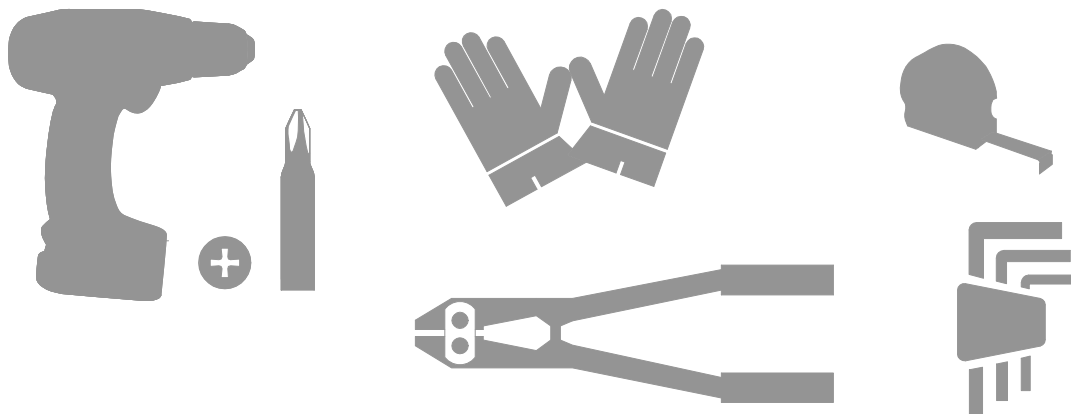

Ermetika[®]
INSIDE WALLS

SIMULTANEOUS OPENER WITH SOFT CLOSER

SETUP INSTRUCTION

CONTENTS

Standard equipment

***! NOT INCLUDED IN A STANDALONE SYSTEM.**

Important: if the Simultaneous Opening Kit isn't purchased along with the Double Pocket Doors from DirectDoors, an extra double soft closer set might be required, and it will come at an additional cost.

Tools

Overall view

INDEX

Cable installation	3-4
Setup easystop	5-6
Setup door leaf	7
Activator and cable support installation	8-10

1.1

1.2

Subject to misprints, errors and technical modifications.
All dimensions are in mm