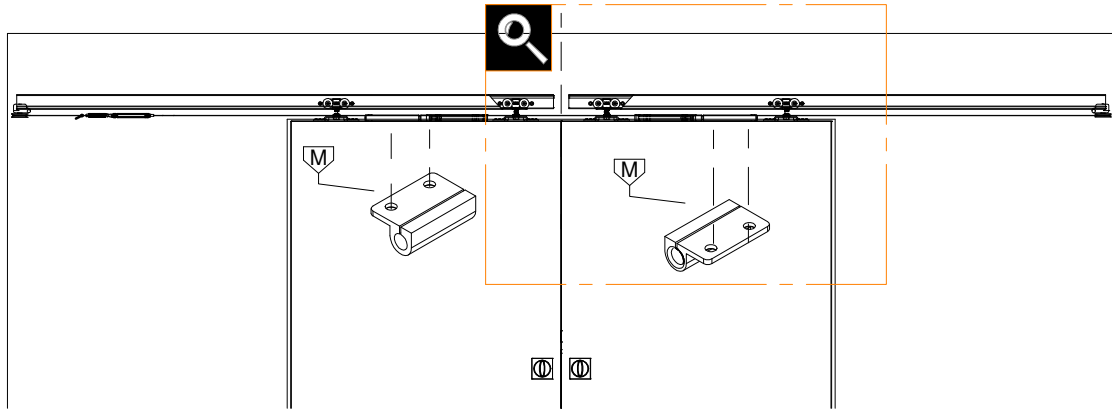

Tools

Overall view

INDEX

Cable installation	3-4
Setup easystop	5-6
Setup door leaf	7
Activator and cable support installation	8-10

1.1

1.2

Subject to misprints, errors and technical modifications.
All dimensions are in mm

2.1

2.2

Subject to misprints, errors and technical modifications.
All dimensions are in mm

3.1

4.1

Subject to misprints, errors and technical modifications.
All dimensions are in mm

4.2

4.3