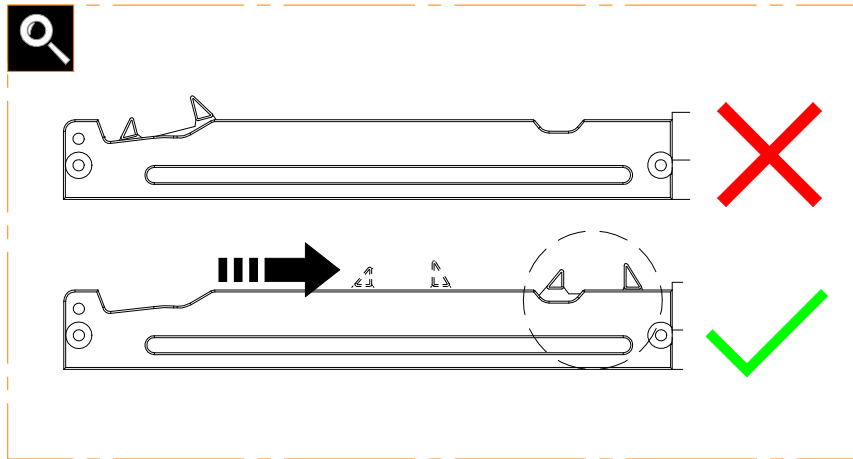

Tools

Overall view

INDEX

Cable installation	3-4
Setup easystop	5-6
Setup door leaf	7
Activator and cable support installation	8-10

1.1

1.2

Subject to misprints, errors and technical modifications.
All dimensions are in mm

2.1

2.2

Subject to misprints, errors and technical modifications.
All dimensions are in mm

3.1

4.1

Subject to misprints, errors and technical modifications.
All dimensions are in mm

4.2

4.3