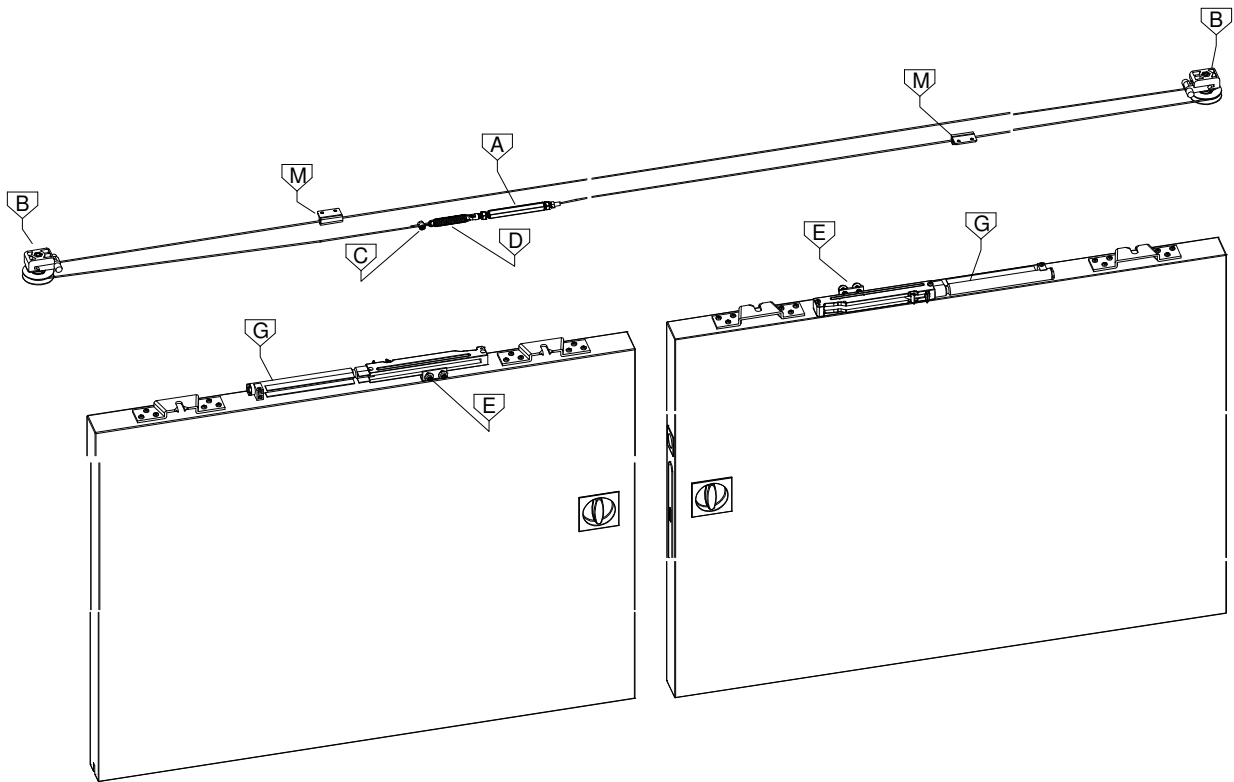

Ermetika[®]
INSIDE WALLS

SIMULTANEOUS OPENER WITH SOFT CLOSER

SETUP INSTRUCTION

CONTENTS

Standard equipment

***! NOT INCLUDED IN A STANDALONE SYSTEM.**

Important: if the Simultaneous Opening Kit isn't purchased along with the Double Pocket Doors from DirectDoors, an extra double soft closer set might be required, and it will come at an additional cost.

Tools

Overall view

INDEX

Cable installation	3-4
Setup easystop	5-6
Setup door leaf	7
Activator and cable support installation	8-10

1.1

1.2

Subject to misprints, errors and technical modifications.
All dimensions are in mm

2.1

2.2

Subject to misprints, errors and technical modifications.
All dimensions are in mm

3.1

4.1

Subject to misprints, errors and technical modifications.
All dimensions are in mm

4.2

4.3