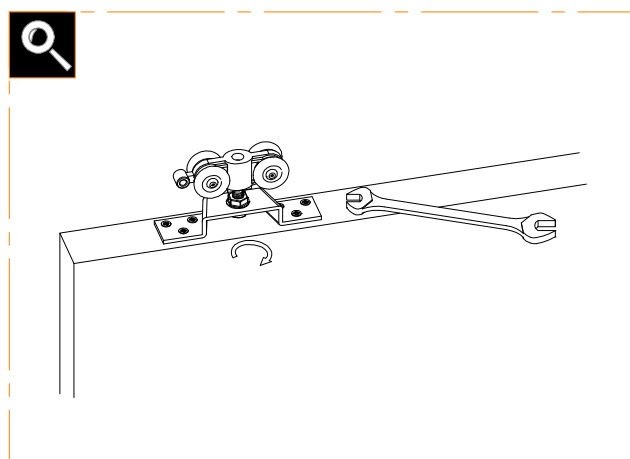

Tools

Overall view

INDEX

Cable installation	3-4
Setup easystop	5-6
Setup door leaf	7
Activator and cable support installation	8-10

1.1

1.2

Subject to misprints, errors and technical modifications.
All dimensions are in mm

2.1

2.2

Subject to misprints, errors and technical modifications.
All dimensions are in mm

3.1

4.1

Subject to misprints, errors and technical modifications.
All dimensions are in mm

4.2

4.3