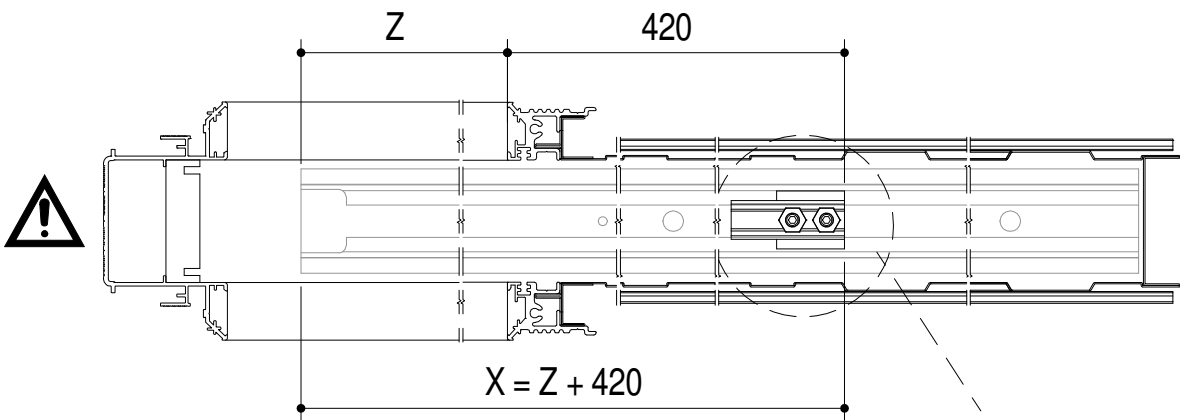

Subject to misprints, errors and technical modifications.
All dimensions are in mm

SETUP

Suitable for:

What for?

3.2 ABSOLUTE evokit ABSOLUTE evo

Suitable for:

What for?

3.3 ABSOLUTE evokit ABSOLUTE evo

Subject to misprints, errors and technical modifications.
All dimensions are in mm

SETUP

Suitable for:

What for?

3.6 **ABSOLUTE** evokit **ABSOLUTE** evo

WOOD DOOR

GLASS DOOR

Suitable for: