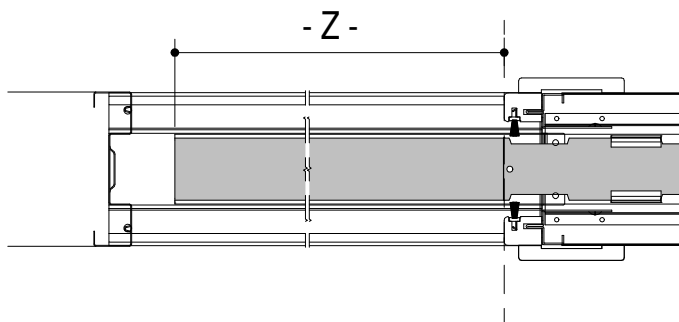

Suitable for:

EvoKit

What for?

SLOWDOWN IN OPENING / CLOSING

1.2

Subject to misprints, errors and technical modifications.
All dimensions are in mm