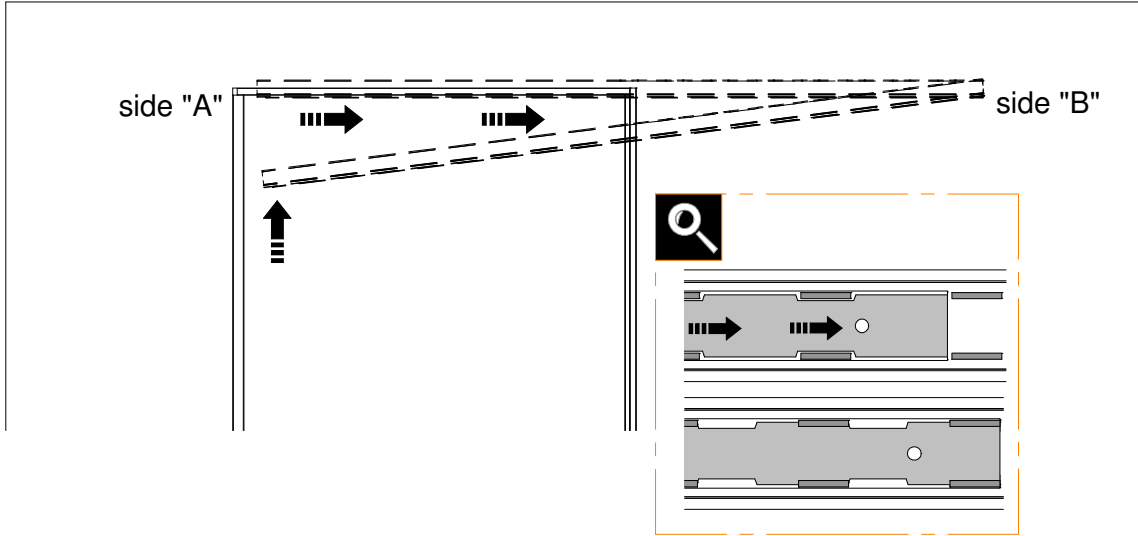

SETUP

Suitable for:

What for?

1.5

EvoKit

SLOWDOWN IN OPENING / CLOSING