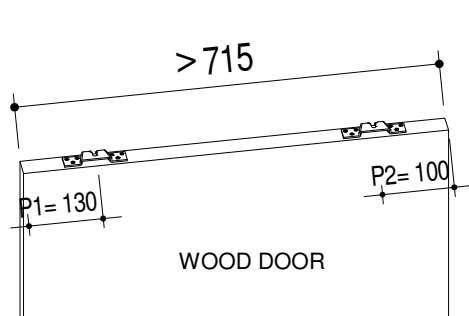

Suitable for:

What for?

SLOWDOWN IN OPENING / CLOSING

1.4 **EvoKit**

For wooden doors with a width between 630 and 690 mm, P1 = 80 mm / P2 = 85 mm

Subject to misprints, errors and technical modifications.
All dimensions are in mm