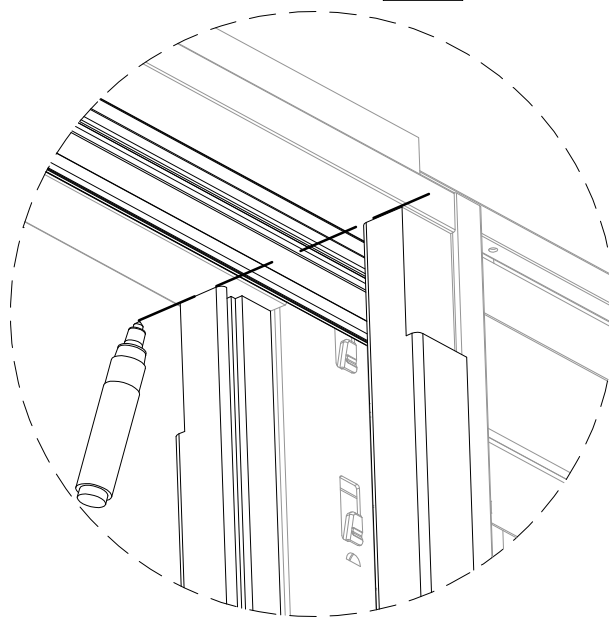

Suitable for:

EvoKit

What for?

SLOWDOWN IN OPENING / CLOSING

1.2

Subject to misprints, errors and technical modifications.
All dimensions are in mm