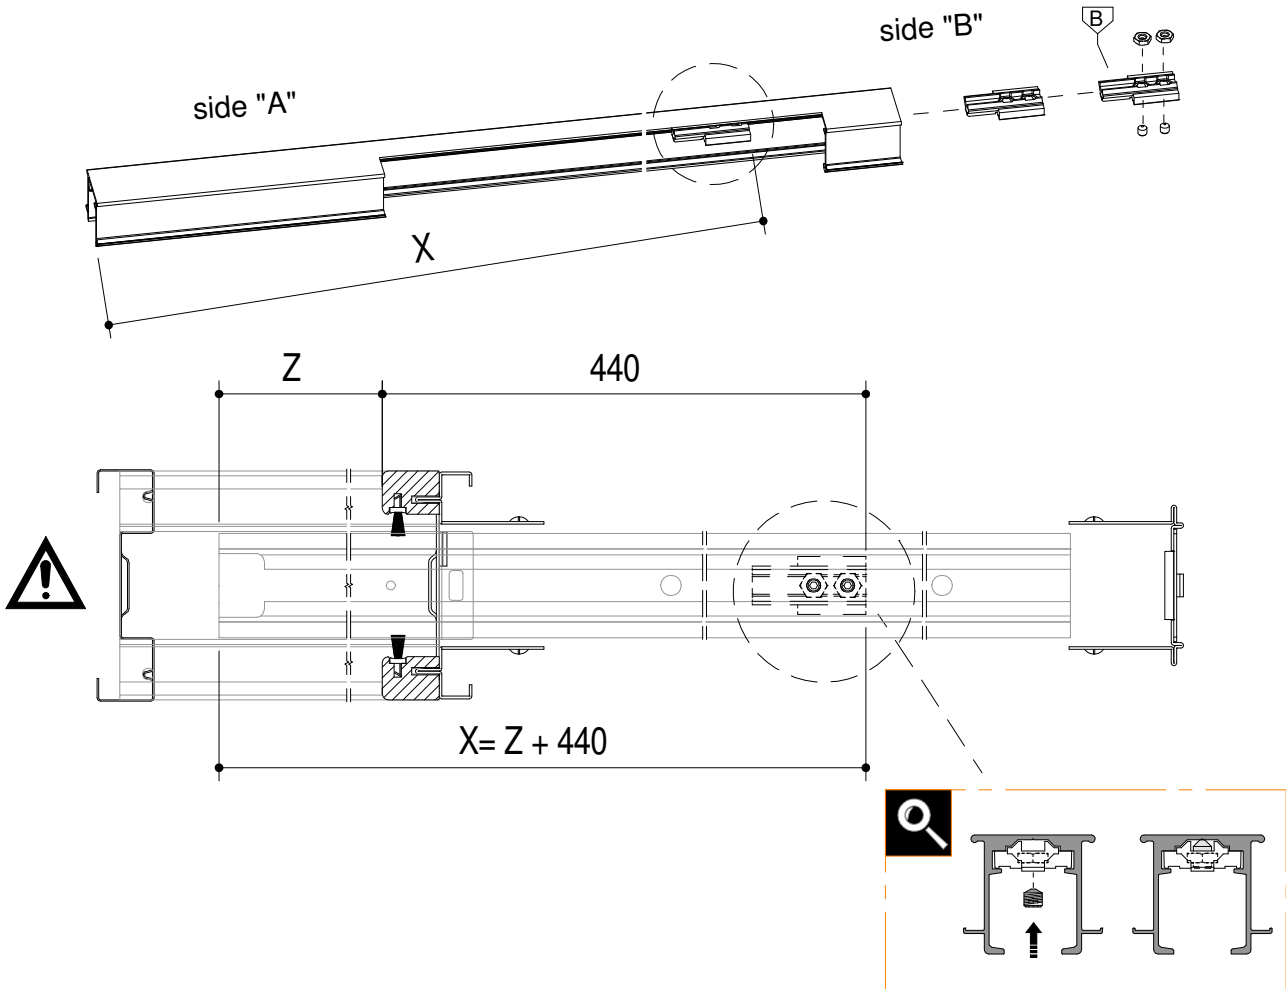

Suitable for:

What for?

SLOWDOWN IN OPENING / CLOSING

1.4 **EvoKit**

For wooden doors with a width between 630 and 690 mm, P1 = 80 mm / P2 = 85 mm

Subject to misprints, errors and technical modifications.
All dimensions are in mm