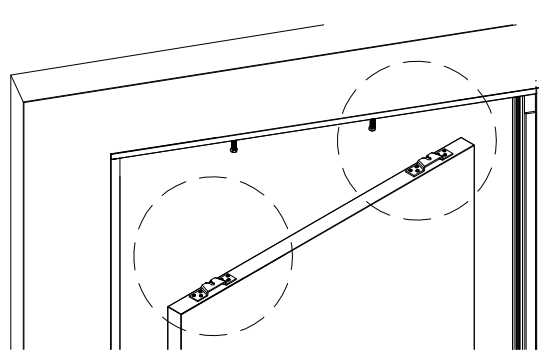

SETUP

Suitable for:

What for?

SLOWDOWN IN OPENING / CLOSING

EvoKit

1.7

WOOD DOOR

GLASS DOOR