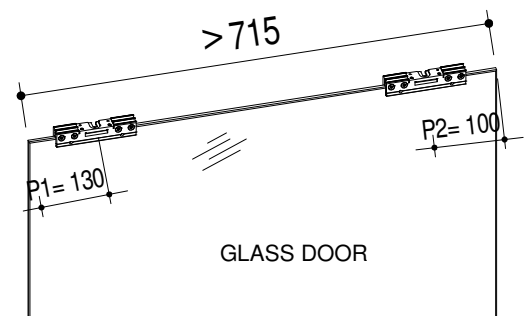

SLOWDOWN IN OPENING / CLOSING

1.2

Subject to misprints, errors and technical modifications.
All dimensions are in mm

SETUP

Suitable for:

What for?

1.3

EvoKit

Suitable for:

What for?

SLOWDOWN IN OPENING / CLOSING

1.4 **EvoKit**

For wooden doors with a width between 630 and 690 mm, P1 = 80 mm / P2 = 85 mm

Subject to misprints, errors and technical modifications.
All dimensions are in mm