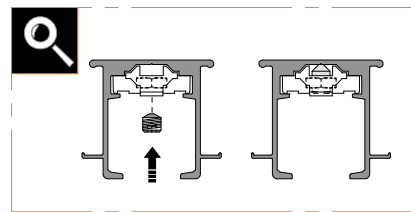

SETUP

Suitable for:

What for?

3.4 ABSOLUTE evokit ABSOLUTE evo

Suitable for:

What for?

3.5 ABSOLUTE ABSOLUTE
evokit evo

[Frameless system hardware kit]

Subject to misprints, errors and technical modifications.
All dimensions are in mm

SETUP

Suitable for:

What for?

3.6 **ABSOLUTE** evokit **ABSOLUTE** evo

WOOD DOOR

GLASS DOOR

Suitable for: