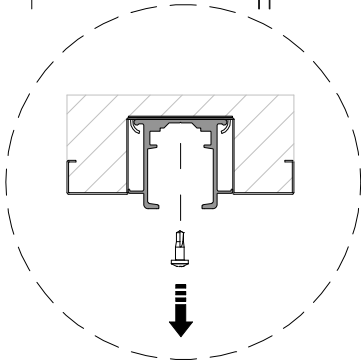

SLOWDOWN IN OPENING / CLOSING

1.2

Subject to misprints, errors and technical modifications.
All dimensions are in mm

SETUP

Suitable for:

What for?

1.3

EvoKit

Suitable for:

What for?

SLOWDOWN IN OPENING / CLOSING

1.4 **EvoKit**

For wooden doors with a width between 630 and 690 mm, P1 = 80 mm / P2 = 85 mm

Subject to misprints, errors and technical modifications.
All dimensions are in mm