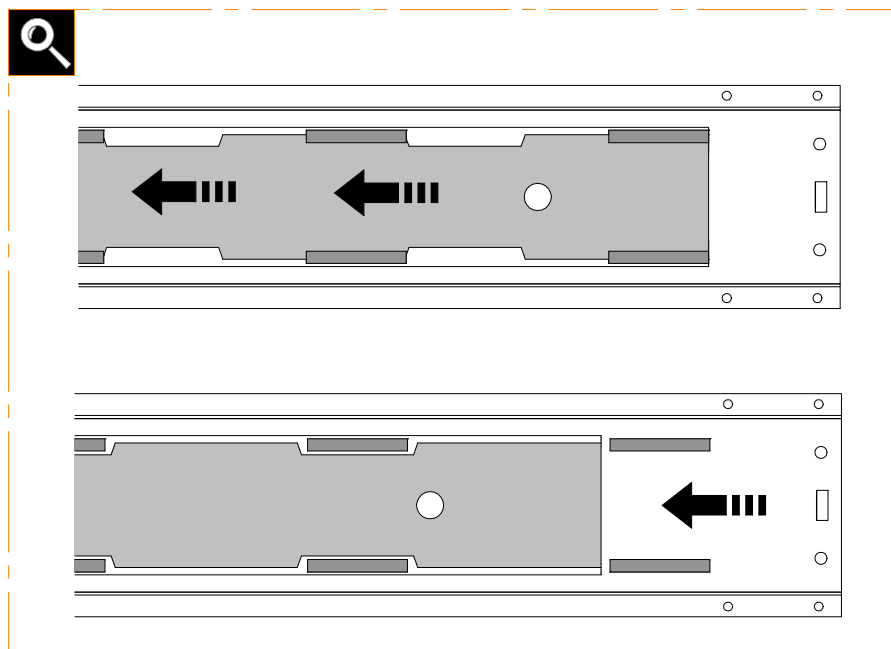

Subject to misprints, errors and technical modifications.
All dimensions are in mm

SETUP

Suitable for:

What for?

3.2 ABSOLUTE evokit ABSOLUTE evo

Suitable for:

What for?

3.3 ABSOLUTE evokit ABSOLUTE evo