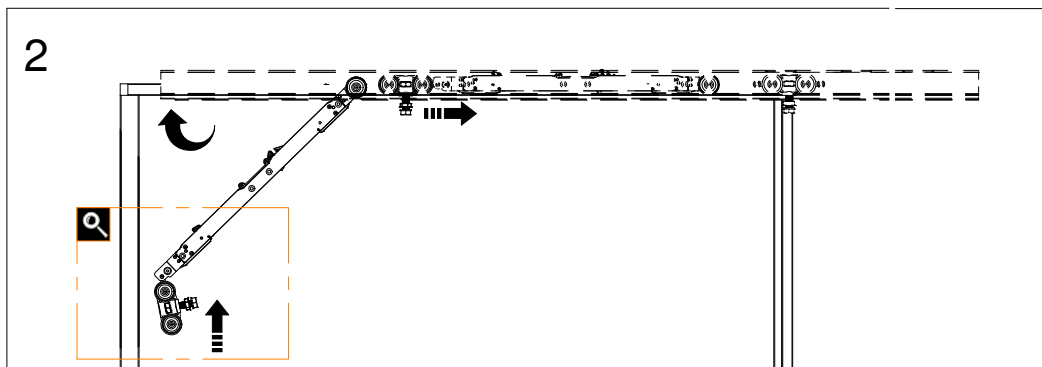

Suitable for:

What for?

EvoKit

SLOWDOWN IN OPENING / CLOSING

1.6

Subject to misprints, errors and technical modifications.
All dimensions are in mm