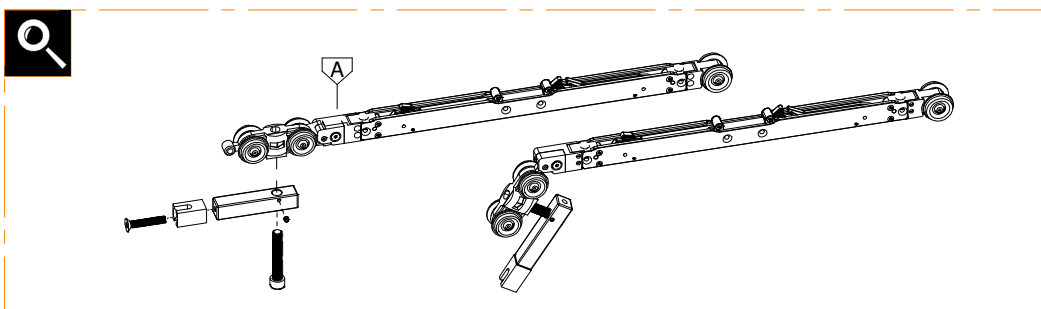

SETUP

Suitable for:

What for?

3.4 ABSOLUTE evokit ABSOLUTE evo

Suitable for:

What for?

3.5 ABSOLUTE ABSOLUTE
evokit evo

[Frameless system hardware kit]

Subject to misprints, errors and technical modifications.
All dimensions are in mm

SETUP

Suitable for:

What for?

3.6 **ABSOLUTE** evokit **ABSOLUTE** evo

WOOD DOOR

GLASS DOOR

Suitable for: