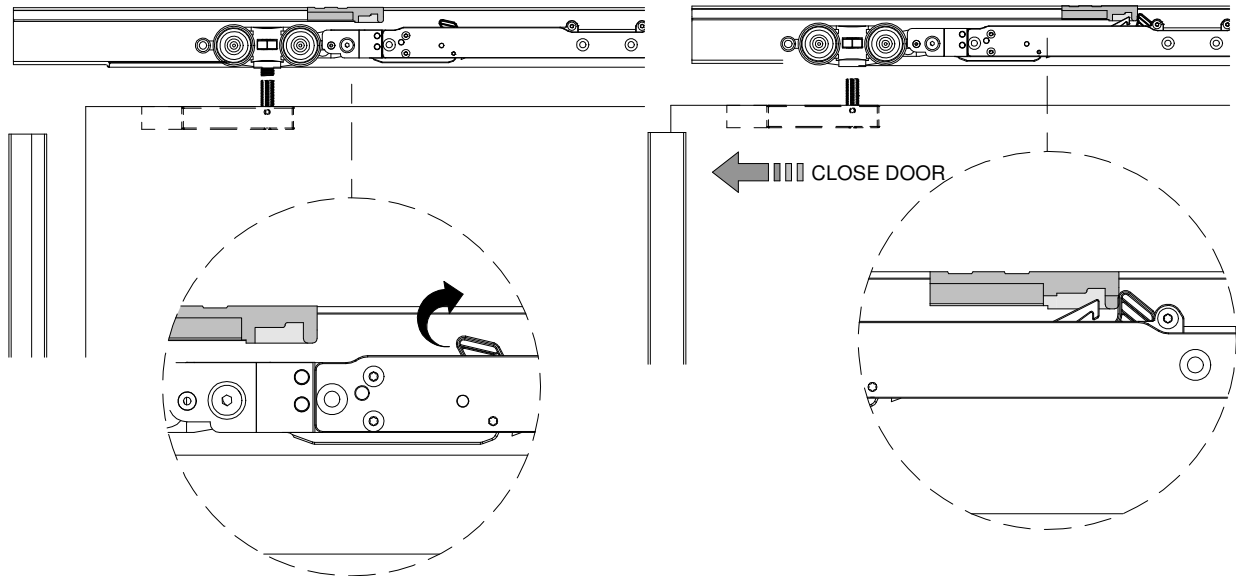

Subject to misprints, errors and technical modifications.
All dimensions are in mm

SETUP

Suitable for:

What for?

3.6 **ABSOLUTE** evokit **ABSOLUTE** evo

WOOD DOOR

GLASS DOOR

Suitable for:

What for?

3.7 **ABSOLUTE** **ABSOLUTE**
 evokit **evo**

SOFT CLOSING...

... SOFT OPENING

Subject to misprints, errors and technical modifications.
 All dimensions are in mm

Ermetika[®]

DESIGN PASSAGES

T. +39 (0)883535781