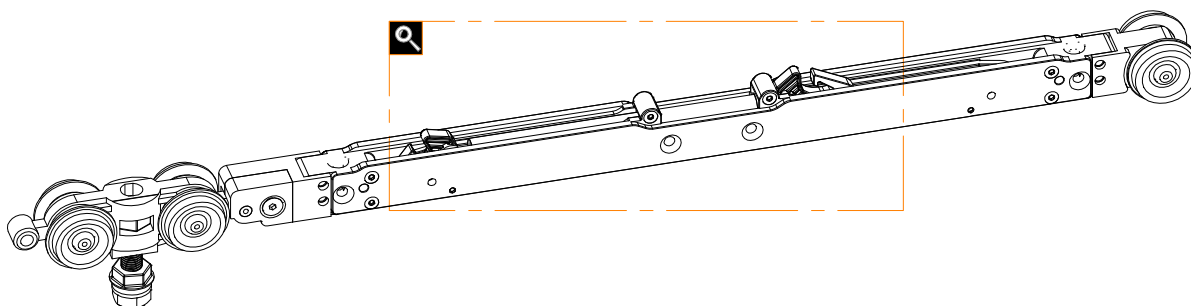

SETUP INSTRUCTION

EASYSTOP AB DUAL

A.776.16

KIT CONTENTS

Standard equipment

Tools

Overall view

INDEX

Setup for classic sliding systems (Evokit)	4 - 10
Setup for classic sliding systems (Evolution)	11
Setup for frameless sliding systems (Absolute Evokit / Absolute Evo)	12 - 18

1.1

Suitable for:

EvoKit

What for?