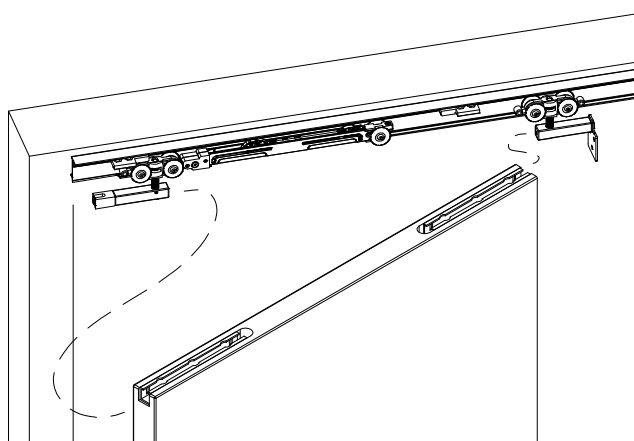

SETUP

Suitable for:

What for?

3.4 ABSOLUTE evokit ABSOLUTE evo

Suitable for:

What for?

3.5 ABSOLUTE ABSOLUTE
evokit evo

[Frameless system hardware kit]

Subject to misprints, errors and technical modifications.
All dimensions are in mm

SETUP

Suitable for:

What for?

3.6 **ABSOLUTE** evokit **ABSOLUTE** evo

WOOD DOOR

GLASS DOOR

Suitable for: