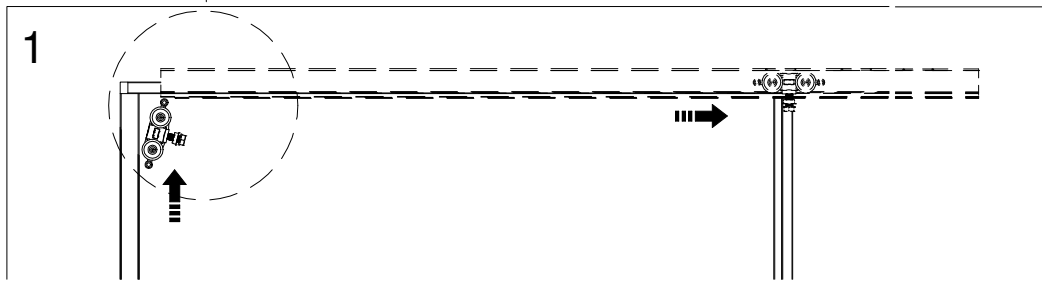

Suitable for:

What for?

EvoKit

SLOWDOWN IN OPENING / CLOSING

1.6

Subject to misprints, errors and technical modifications.
All dimensions are in mm