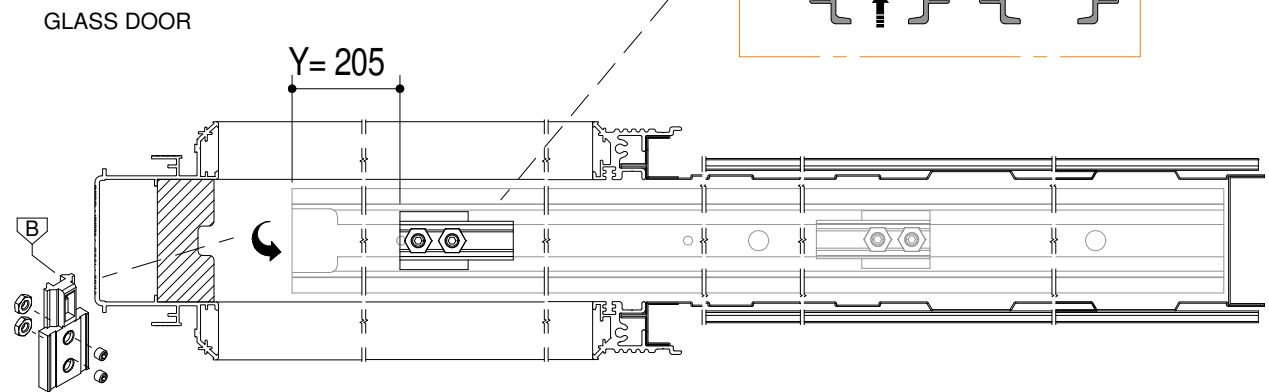

Subject to misprints, errors and technical modifications.
All dimensions are in mm

SETUP

Suitable for:

What for?

3.6 **ABSOLUTE** evokit **ABSOLUTE** evo

WOOD DOOR

GLASS DOOR

Suitable for: