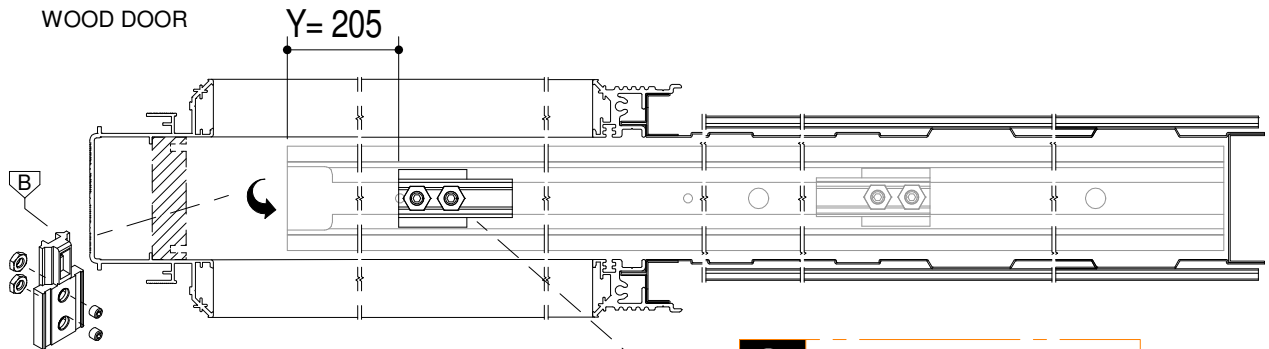

Subject to misprints, errors and technical modifications.
All dimensions are in mm

SETUP

Suitable for:

What for?

3.6 **ABSOLUTE** evokit **ABSOLUTE** evo

WOOD DOOR

GLASS DOOR

Suitable for: