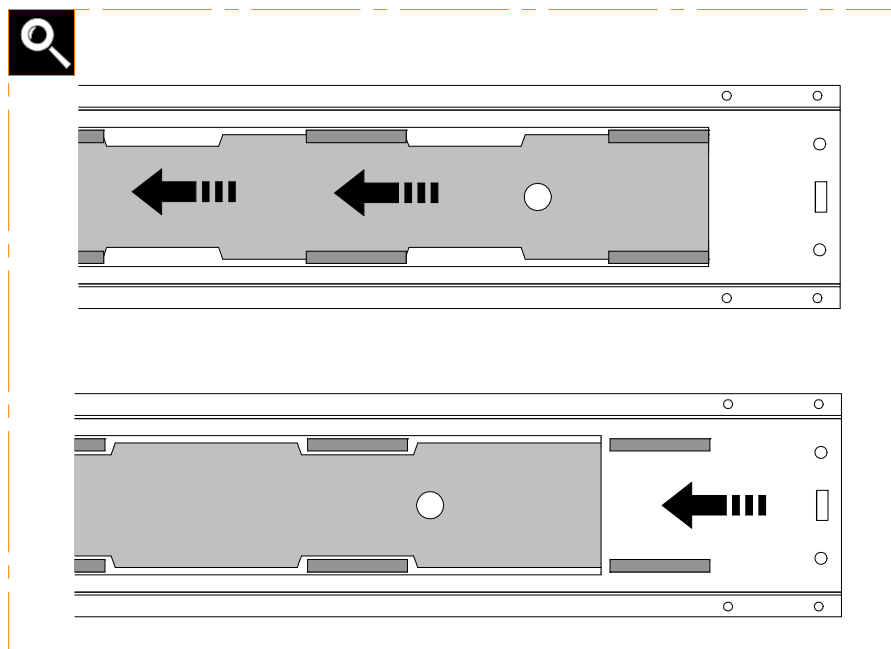

SLOWDOWN IN OPENING / CLOSING

1.2

Subject to misprints, errors and technical modifications.
All dimensions are in mm

SETUP

Suitable for:

What for?

1.3

EvoKit

Suitable for:

What for?

SLOWDOWN IN OPENING / CLOSING

1.4 **EvoKit**

For wooden doors with a width between 630 and 690 mm, P1 = 80 mm / P2 = 85 mm

Subject to misprints, errors and technical modifications.
All dimensions are in mm