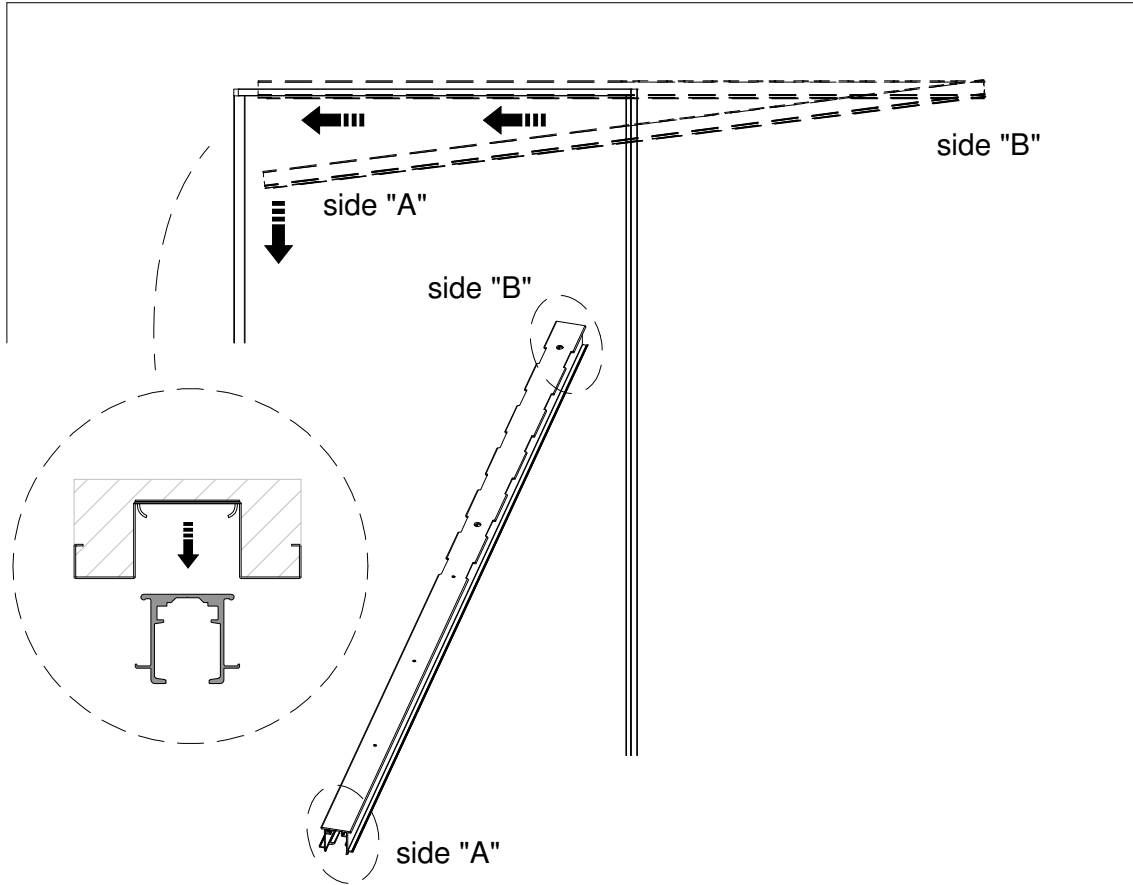

Suitable for:

What for?

SLOWDOWN IN OPENING / CLOSING

1.4 **EvoKit**

For wooden doors with a width between 630 and 690 mm, P1 = 80 mm / P2 = 85 mm

Subject to misprints, errors and technical modifications.
All dimensions are in mm