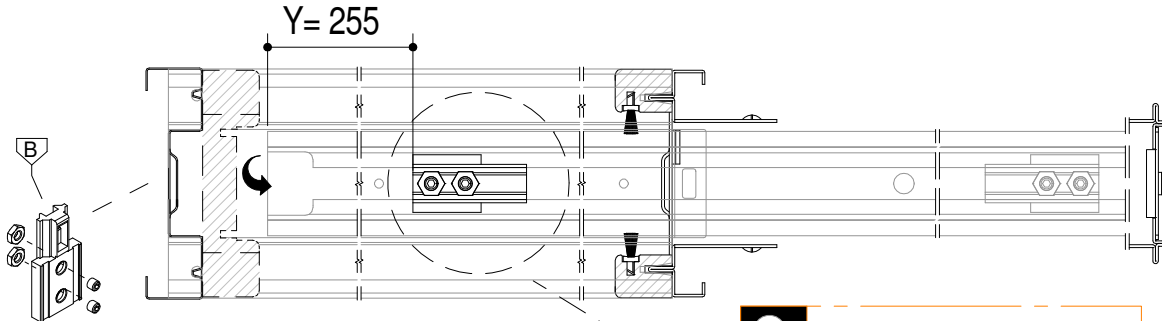

SETUP

Suitable for:

What for?

SLOWDOWN IN OPENING / CLOSING

EvoKit

1.7

WOOD DOOR