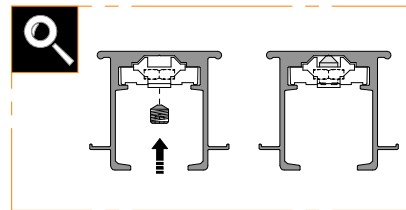

SETUP

Suitable for:

What for?

SLOWDOWN IN OPENING / CLOSING

EvoKit

1.7

WOOD DOOR