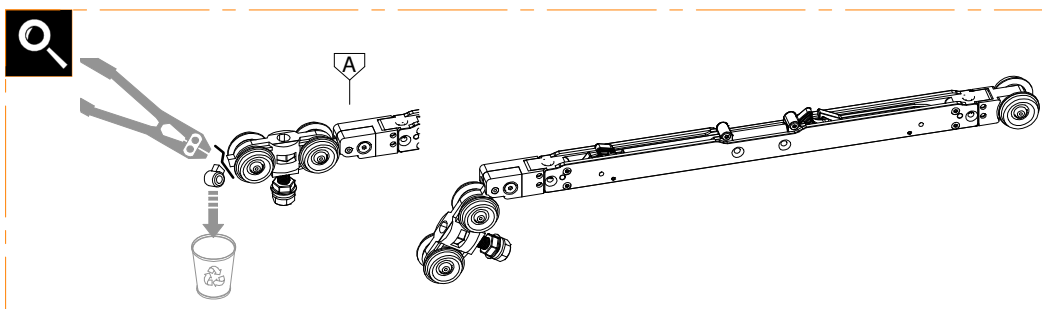

Suitable for:

What for?

EvoKit

SLOWDOWN IN OPENING / CLOSING

1.6

Subject to misprints, errors and technical modifications.
All dimensions are in mm