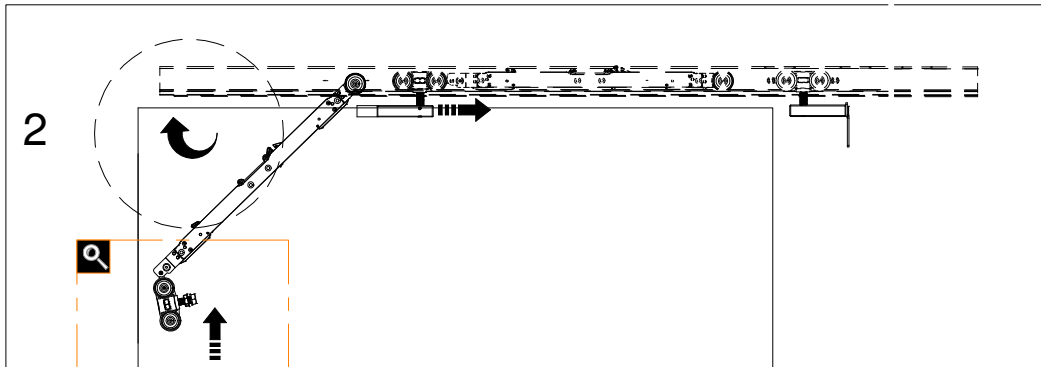

Subject to misprints, errors and technical modifications.
All dimensions are in mm

SETUP

Suitable for:

What for?

3.6 **ABSOLUTE** evokit **ABSOLUTE** evo

WOOD DOOR

GLASS DOOR

Suitable for: