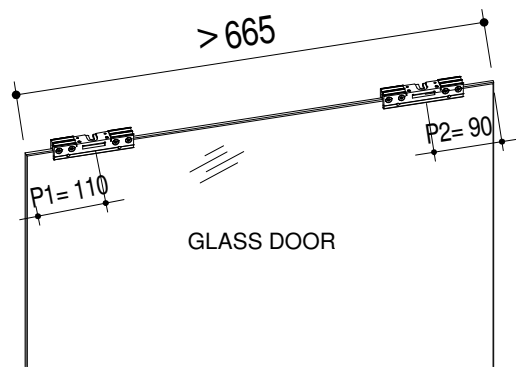

Subject to misprints, errors and technical modifications.
All dimensions are in mm

SETUP

Suitable for:

What for?

3.2 ABSOLUTE evokit ABSOLUTE evo

Suitable for:

What for?

3.3 ABSOLUTE evokit ABSOLUTE evo

Subject to misprints, errors and technical modifications.
All dimensions are in mm

SETUP

Suitable for:

What for?

3.6 **ABSOLUTE** evokit **ABSOLUTE** evo

WOOD DOOR

GLASS DOOR

Suitable for: