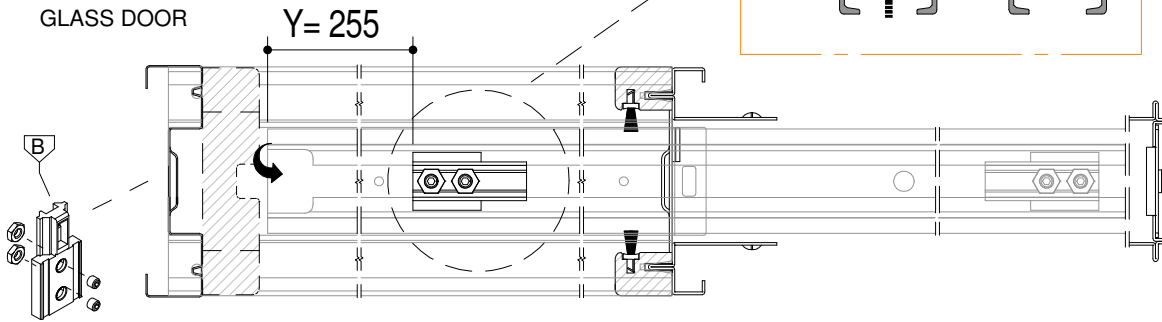

SETUP

Suitable for:

What for?

SLOWDOWN IN OPENING / CLOSING

EvoKit

1.7

WOOD DOOR

GLASS DOOR