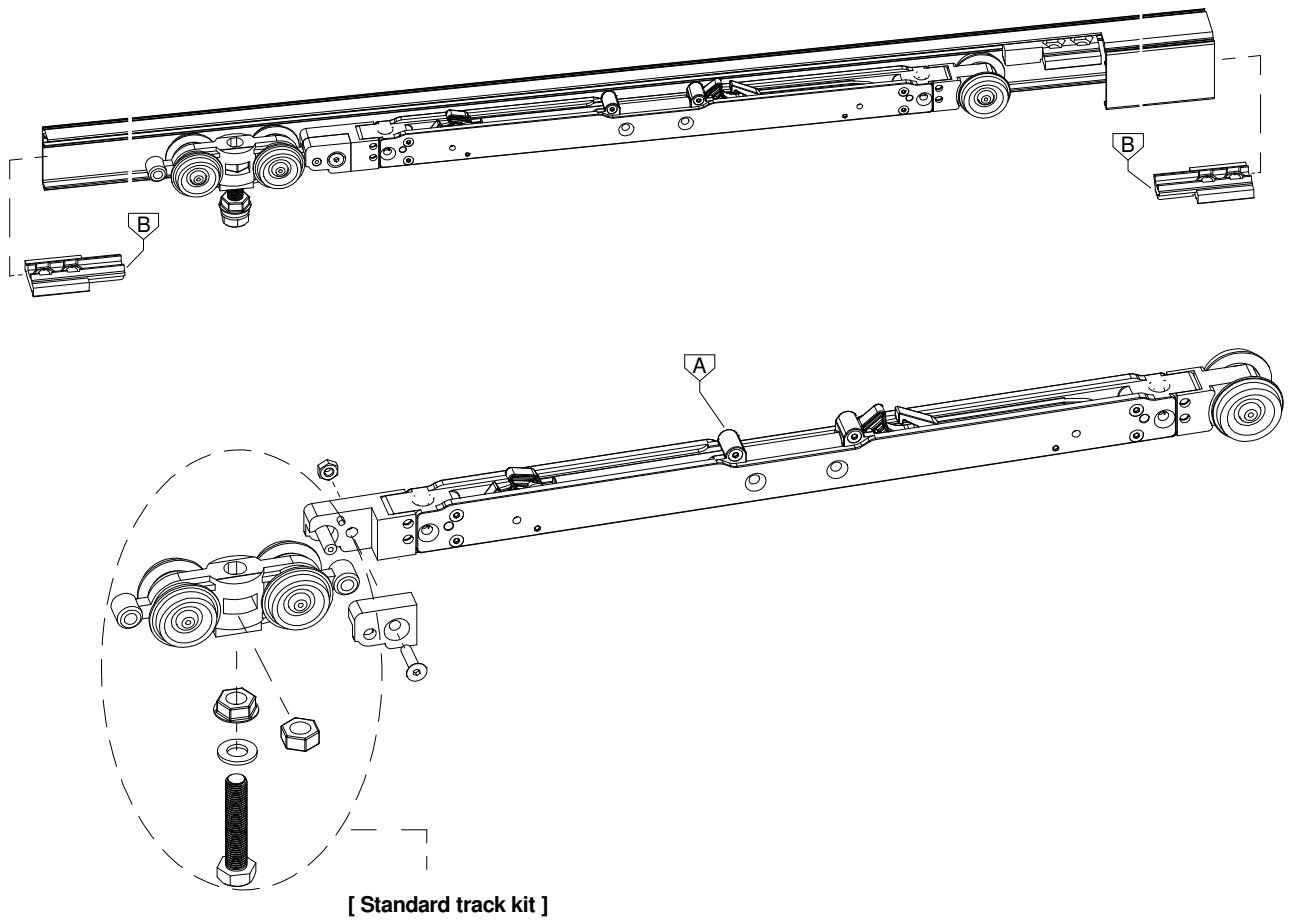

SETUP INSTRUCTION

EASYSTOP AB DUAL

A.776.16

KIT CONTENTS

Standard equipment

Tools

Overall view

INDEX