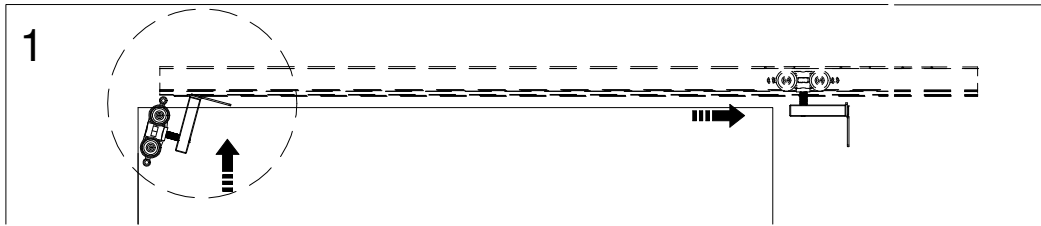

SETUP

Suitable for:

What for?

3.4 ABSOLUTE evokit ABSOLUTE evo

Suitable for:

What for?

3.5 ABSOLUTE ABSOLUTE
evokit evo

[Frameless system hardware kit]

Subject to misprints, errors and technical modifications.
All dimensions are in mm

SETUP

Suitable for:

What for?

3.6 **ABSOLUTE** evokit **ABSOLUTE** evo

WOOD DOOR

GLASS DOOR

Suitable for: