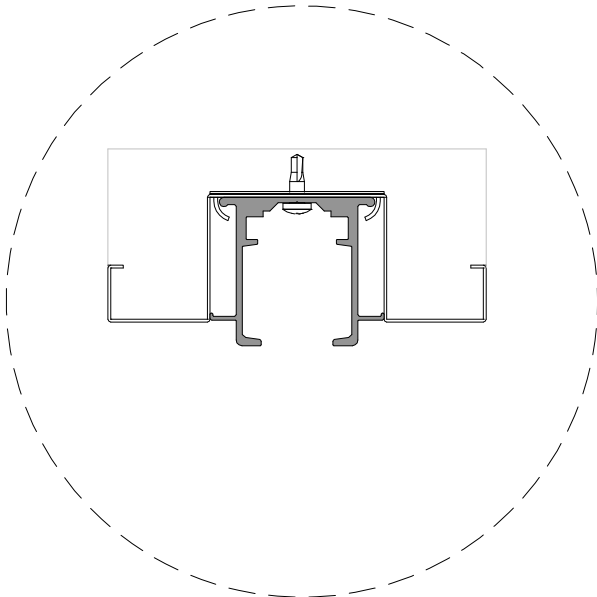

SETUP

Suitable for:

What for?

1.5

EvoKit

SLOWDOWN IN OPENING / CLOSING