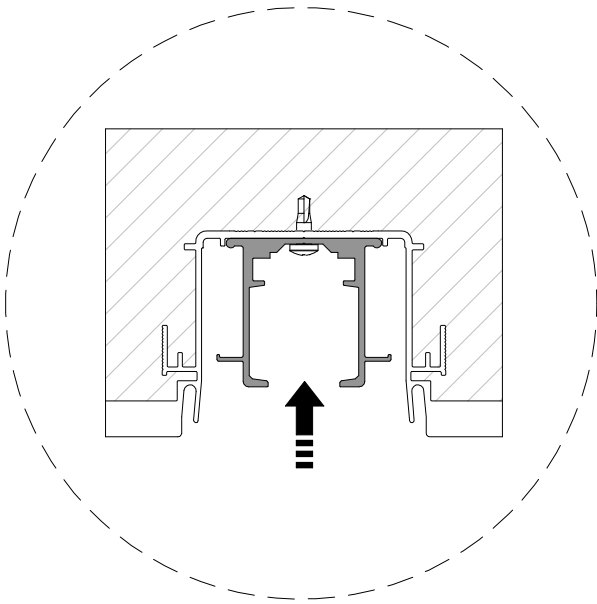

SETUP

Suitable for:

What for?

3.4 ABSOLUTE evokit ABSOLUTE evo