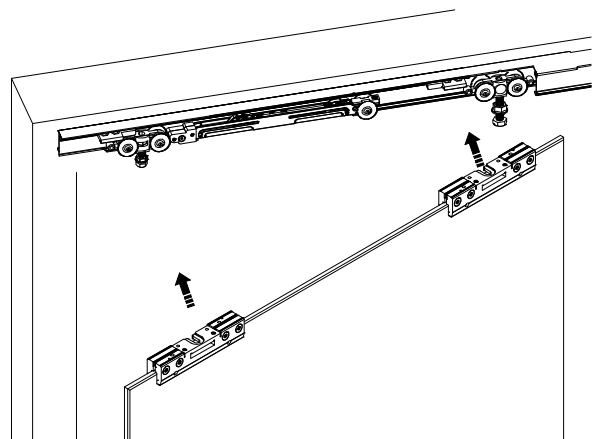

Subject to misprints, errors and technical modifications.
All dimensions are in mm

SETUP

Suitable for:

What for?

3.6 **ABSOLUTE** evokit **ABSOLUTE** evo

WOOD DOOR

GLASS DOOR

Suitable for: