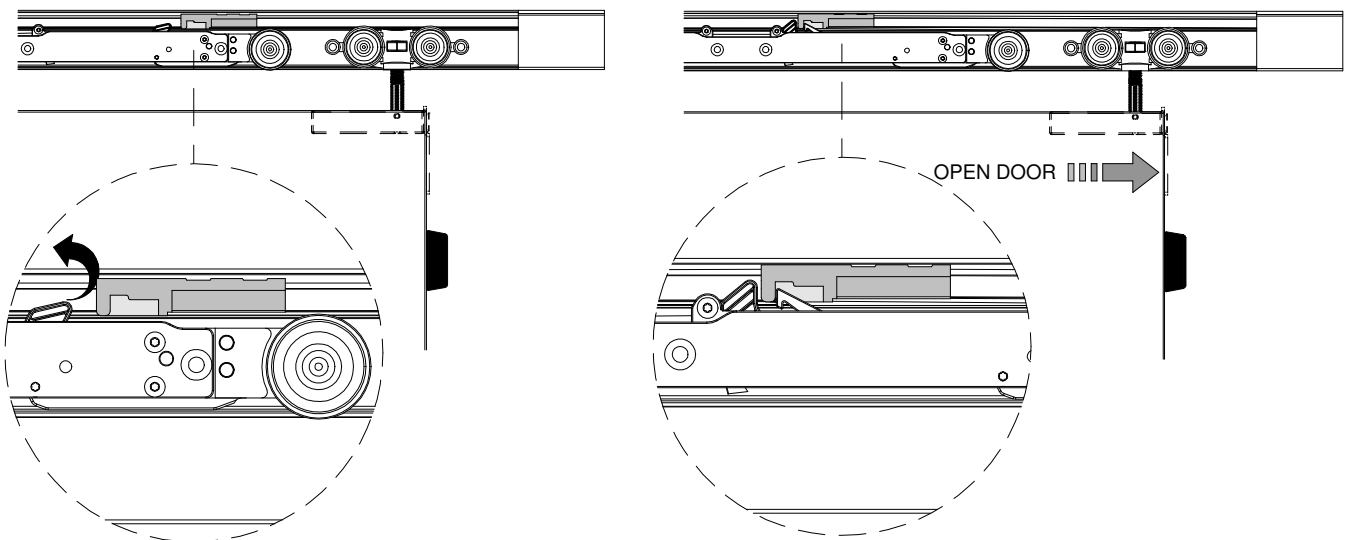

Subject to misprints, errors and technical modifications.
All dimensions are in mm

SETUP

Suitable for:

What for?

3.6 **ABSOLUTE** evokit **ABSOLUTE** evo

WOOD DOOR

GLASS DOOR

Suitable for:

What for?

3.7 **ABSOLUTE** **ABSOLUTE**
 evokit **evo**

SOFT CLOSING...

... SOFT OPENING

Subject to misprints, errors and technical modifications.
 All dimensions are in mm

Ermetika[®]

DESIGN PASSAGES

T. +39 (0)883535781