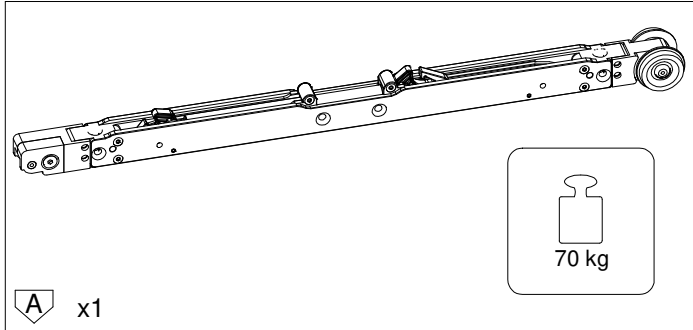

SETUP INSTRUCTION

EASYSTOP AB DUAL

A.776.16

KIT CONTENTS

Standard equipment

Tools

Overall view

INDEX