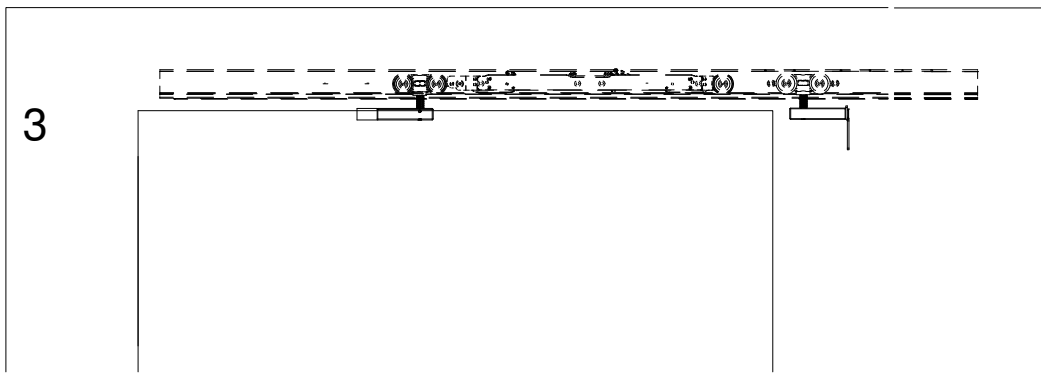

SETUP

Suitable for:

What for?

3.4 ABSOLUTE evokit ABSOLUTE evo

Suitable for:

What for?

3.5 ABSOLUTE ABSOLUTE
evokit evo

[Frameless system hardware kit]

Subject to misprints, errors and technical modifications.
All dimensions are in mm

SETUP

Suitable for:

What for?

3.6 **ABSOLUTE** evokit **ABSOLUTE** evo

WOOD DOOR

GLASS DOOR

Suitable for: