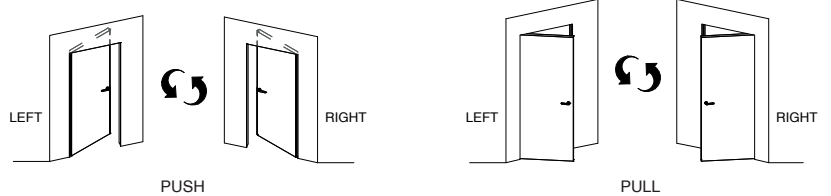

XREVERX *Frameless systems*

System

PLASTERED WALL

Single door

PLASTERBOARD WALL

System dimensions (all sizes in mm)

See the drop-down arrow below for available sizes:

Passage Size	W		H	2100
Overall Size	C		HT	

Door Size	W1		H1	
-----------	-----------	--	-----------	--