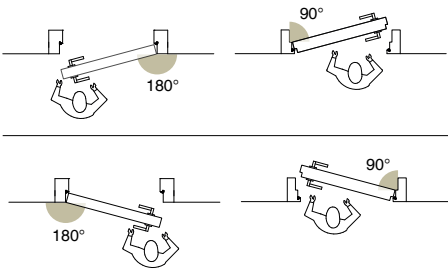

XREVERX *Frameless systems*

System

PLASTERED WALL

Single door

PLASTERBOARD WALL

System dimensions (all sizes in mm)

See the drop-down arrow below for available sizes:

Passage Size	W		H	2100
Overall Size	C		HT	

Door Size	W1		H1	
-----------	-----------	--	-----------	--