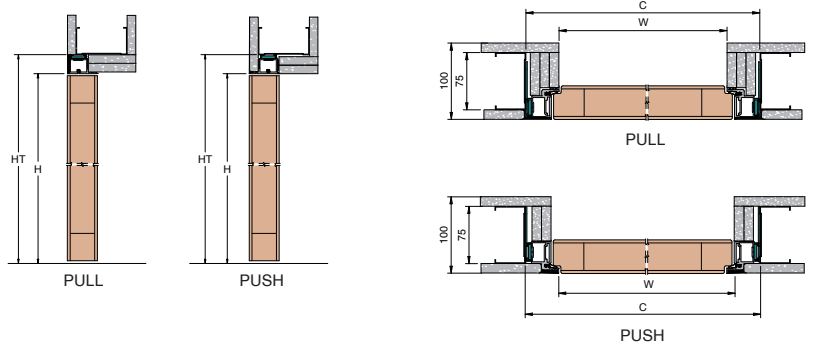

XREVERX *Frameless systems*

System

PLASTERED WALL

Single door

PLASTERBOARD WALL

System dimensions (all sizes in mm)

See the drop-down arrow below for available sizes:

Passage Size	W		H	2100
Overall Size	C		HT	

Door Size	W1		H1	
-----------	-----------	--	-----------	--