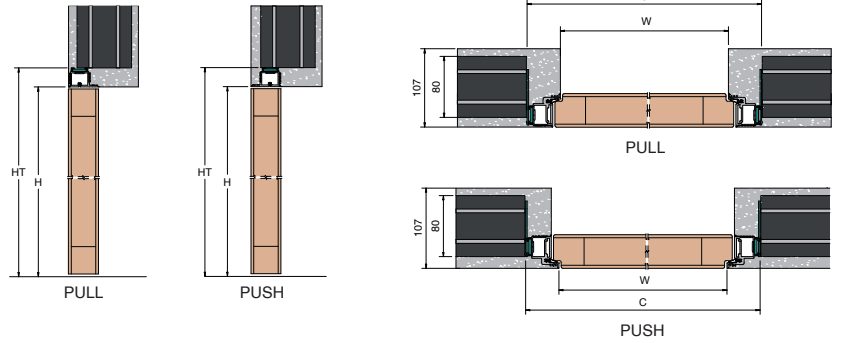

XREVERX *Frameless systems*

System

PLASTERED WALL

Single door

PLASTERBOARD WALL

System dimensions (all sizes in mm)

See the drop-down arrow below for available sizes:

Passage Size	W		H	2100
Overall Size	C		HT	

Door Size	W1		H1	
-----------	-----------	--	-----------	--